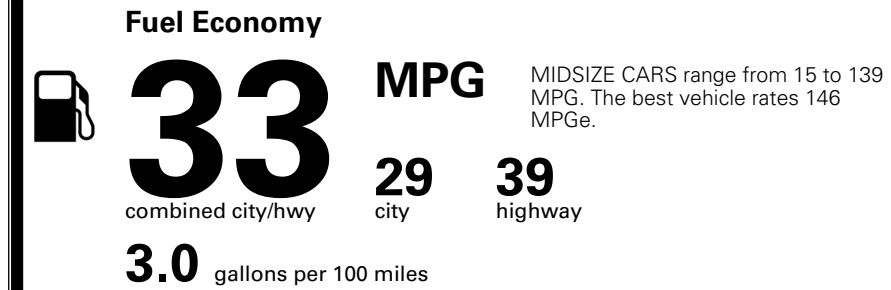

INLAND FREIGHT AND HANDLING \$ 1,245.00

TOTAL MANUFACTURER'S SUGGESTED RETAIL PRICE ▶ \$ 25,030.00

TOTAL ADDITIONAL WEIGHT:

*Additional terms and conditions apply.
 **Kia Connect may be currently unavailable for some Model Year 2022 and newer vehicles sold or purchased in Massachusetts; please see owners.kia.com for more information.
 NOTE: When you purchase this vehicle, Kia America, Inc. collects personal information you provide to the dealership. For information on our collection and use of personal information and your rights, please see our Privacy Policy on www.kia.com.

EPA DOT Fuel Economy and Environment

Gasoline Vehicle

You save \$1,000
 in fuel costs over 5 years compared to the average new vehicle.

Annual fuel cost \$1,500

Actual results will vary for many reasons, including driving conditions and how you drive and maintain your vehicle. The average new vehicle gets 29 MPG and costs \$8,500 to fuel over 5 years. Cost estimates are based on 15,000 miles per year at \$ 3.30 per gallon. MPGe is miles per gasoline gallon equivalent. Vehicle emissions are a significant cause of climate change and smog.