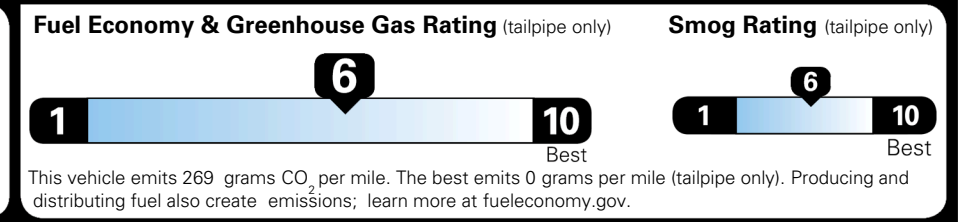

TOTAL ADDITIONAL WEIGHT:

EPA DOT Fuel Economy and Environment

Gasoline Vehicle

You save \$1,000
 in fuel costs over 5 years compared to the average new vehicle.

Annual fuel cost \$1,500

Actual results will vary for many reasons, including driving conditions and how you drive and maintain your vehicle. The average new vehicle gets 29 MPG and costs \$8,500 to fuel over 5 years. Cost estimates are based on 15,000 miles per year at \$ 3.30 per gallon. MPGe is miles per gasoline gallon equivalent. Vehicle emissions are a significant cause of climate change and smog.