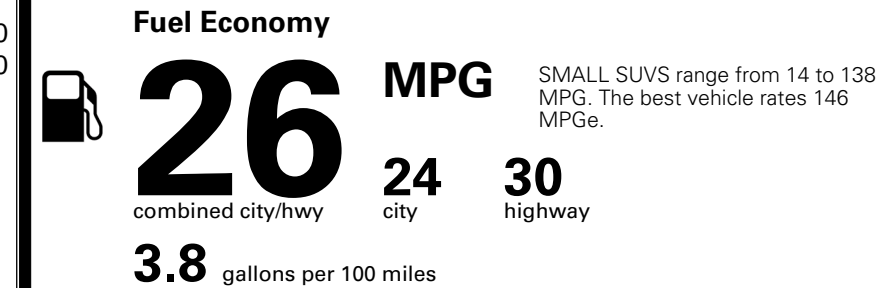

MSRP INCLUDING OPTIONS \$ 31,285.00

INLAND FREIGHT AND HANDLING \$ 1,495.00

TOTAL MANUFACTURER'S SUGGESTED RETAIL PRICE ▶ \$ 32,780.00

*Additional terms and conditions apply.
 **Kia Connect may be currently unavailable for some Model Year 2022 and newer vehicles sold or purchased in Massachusetts; please see owners.kia.com for more information.
 NOTE: When you purchase this vehicle, Kia America, Inc. collects personal information you provide to the dealership. For information on our collection and use of personal information and your rights, please see our Privacy Policy on www.kia.com.

TOTAL ADDITIONAL WEIGHT: 6.6

EPA DOT Fuel Economy and Environment

Gasoline Vehicle

You spend \$1,000 more in fuel costs over 5 years compared to the average new vehicle.

Annual fuel cost \$1,900

Actual results will vary for many reasons, including driving conditions and how you drive and maintain your vehicle. The average new vehicle gets 29 MPG and costs \$8,500 to fuel over 5 years. Cost estimates are based on 15,000 miles per year at \$ 3.30 per gallon. MPGe is miles per gasoline gallon equivalent. Vehicle emissions are a significant cause of climate change and smog.