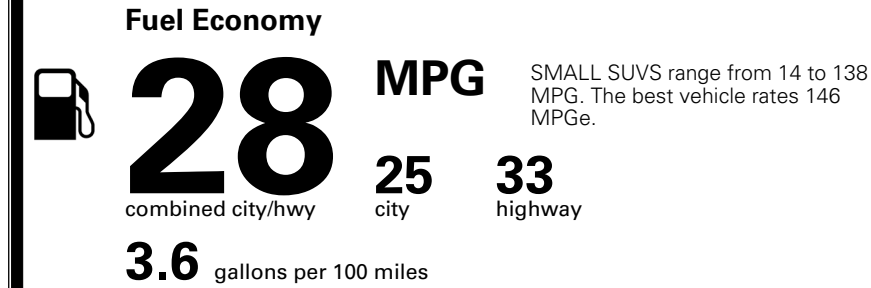

EPA DOT Fuel Economy and Environment

Gasoline Vehicle

You spend **$250** more in fuel costs over 5 years compared to the average new vehicle.

Annual fuel cost **$1,750**