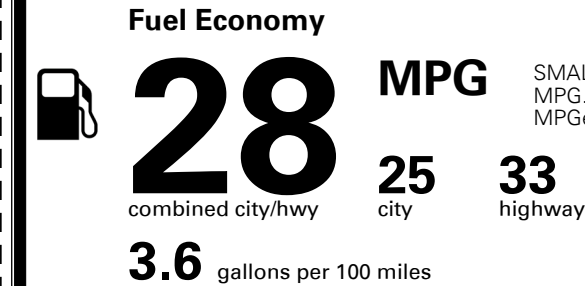

MSRP INCLUDING OPTIONS

\$ 31,690.00

INLAND FREIGHT AND HANDLING

\$ 1,445.00

TOTAL MANUFACTURER'S SUGGESTED RETAIL PRICE ▶

\$ 33,135.00

*Additional terms and conditions apply.

**Kia Connect may be currently unavailable for some Model Year 2022 and newer vehicles sold or purchased in Massachusetts; please see owners.kia.com for more information.

TOTAL ADDITIONAL WEIGHT: 6.6

EPA DOT Fuel Economy and Environment

SMALL SUVs range from 14 to 125 MPG. The best vehicle rates 146 MPGe.

Gasoline Vehicle

You spend \$250 more in fuel costs over 5 years compared to the average new vehicle.