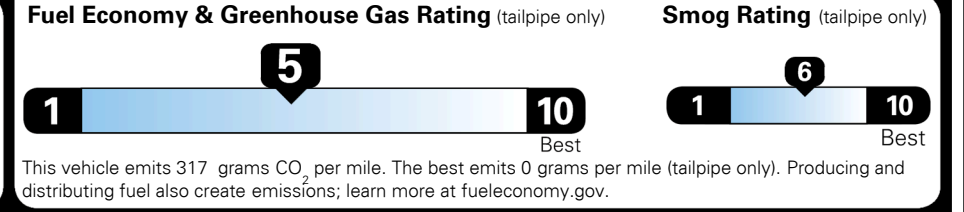

This vehicle emits 317 grams CO₂ per mile. The best emits 0 grams per mile (tailpipe only). Producing and distributing fuel also create emissions; learn more at fueleconomy.gov.

fueleconomy.gov
Calculate personalized estimates and compare vehicles