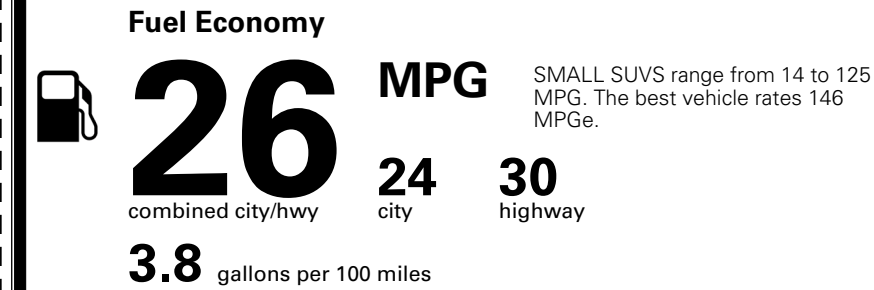

\$ 33,965.00

INLAND FREIGHT AND HANDLING

\$ 1,495.00

TOTAL MANUFACTURER'S SUGGESTED RETAIL PRICE ▶

\$ 35,460.00

EPA DOT Fuel Economy and Environment

Gasoline Vehicle

You spend \$1,000 more in fuel costs over 5 years compared to the average new vehicle.