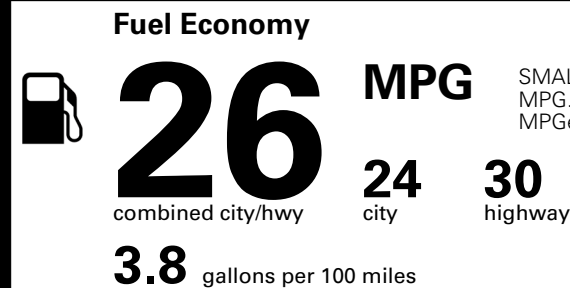

### EPA DOT Fuel Economy and Environment

Gasoline Vehicle

SMALL SUVs range from 14 to 138 MPG. The best vehicle rates 146 MPGe.

You spend  
**\$1,000**  
 more in fuel costs  
 over 5 years  
 compared to the  
 average new vehicle.