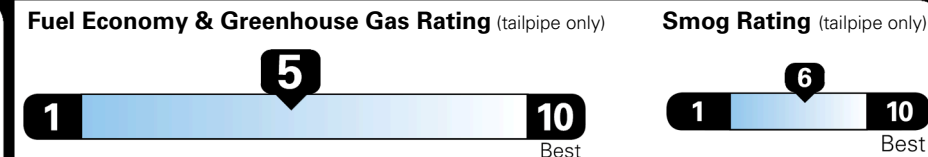

This vehicle emits 339 grams CO₂ per mile. The best emits 0 grams per mile (tailpipe only). Producing and distributing fuel also create emissions; learn more at fueleconomy.gov.

Actual results will vary for many reasons, including driving conditions and how you drive and maintain your vehicle. The average new vehicle gets 29 MPG and costs $8,500 to fuel over 5 years. Cost estimates are based on 15,000 miles per year at $ 3.30 per gallon. MPGe is miles per gasoline gallon equivalent. Vehicle emissions are a significant cause of climate change and smog.

fueleconomy.gov

Calculate personalized estimates and compare vehicles

GOVERNMENT 5-STAR SAFETY RATINGS

PARTS CONTENT INFORMATION

Overall Vehicle Score ★ ★ ★ ★ ★

Based on the combined rating of frontal, side and rollover. Should ONLY be compared to other vehicles of similar size and weight.

Frontal Driver ★ ★ ★ ★ ★
Crash Passenger ★ ★ ★ ★ ★

Based on the risk of injury in a frontal impact. Should ONLY be compared to other vehicles of similar size and weight.

Side Front seat ★ ★ ★ ★ ★
Crash Rear seat ★ ★ ★ ★ ★

Star ratings based on the risk of injury in a side impact.

Rollover ★ ★ ★ ★ ★

Star ratings based on the risk of rollover in a single-vehicle crash.

Star ratings range from 1 to 5 stars (★★★★★) with 5 being the highest.

Source: National Highway Traffic Safety Administration (NHTSA).

www.safercar.gov or 1-888-327-4236

Manufacturer's suggested retail price includes Manufacturer's recommended pre-delivery service. License and title fees, state and local taxes and other dealer installed options and accessories are not included in the manufacturer's suggested retail price.

FOR VEHICLES IN THIS CAR LINE U.S./CANADIAN PARTS CONTENT: 55 %

MAJOR SOURCES OF FOREIGN PARTS: KOREA: 30%

NOTE: PARTS CONTENT DOES NOT INCLUDE FINAL ASSEMBLY, DISTRIBUTION, OR OTHER NON-PARTS COSTS.

FOR THIS VEHICLE FINAL ASSEMBLY POINT: WEST POINT, GA, USA

COUNTRY OF ORIGIN

ENGINE (MOTOR): USA

TRANSMISSION: USA

*Additional terms and conditions apply.

**Kia Connect may be currently unavailable for some Model Year 2022 and newer vehicles sold or purchased in Massachusetts; please see owners.kia.com for more information.

NOTE: When you purchase this vehicle, Kia America, Inc. collects personal information you provide to the dealership. For information on our collection and use of personal information and your rights, please see our Privacy Policy on www.kia.com.