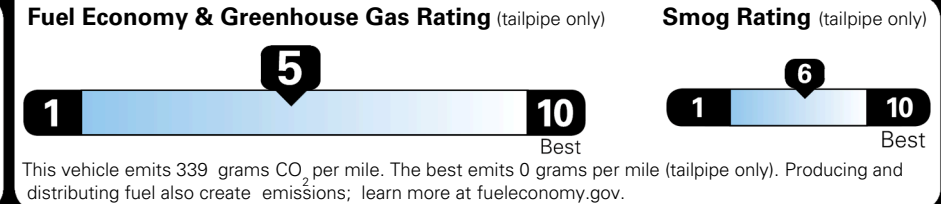

TOTAL ADDITIONAL WEIGHT: 7.8

EPA DOT Fuel Economy and Environment

Gasoline Vehicle

You spend **\$1,000** more in fuel costs over 5 years compared to the average new vehicle.

Annual fuel cost **\$1,900**

Actual results will vary for many reasons, including driving conditions and how you drive and maintain your vehicle. The average new vehicle gets 29 MPG and costs \$8,500 to fuel over 5 years. Cost estimates are based on 15,000 miles per year at \$ 3.30 per gallon. MPGe is miles per gasoline gallon equivalent. Vehicle emissions are a significant cause of climate change and smog.