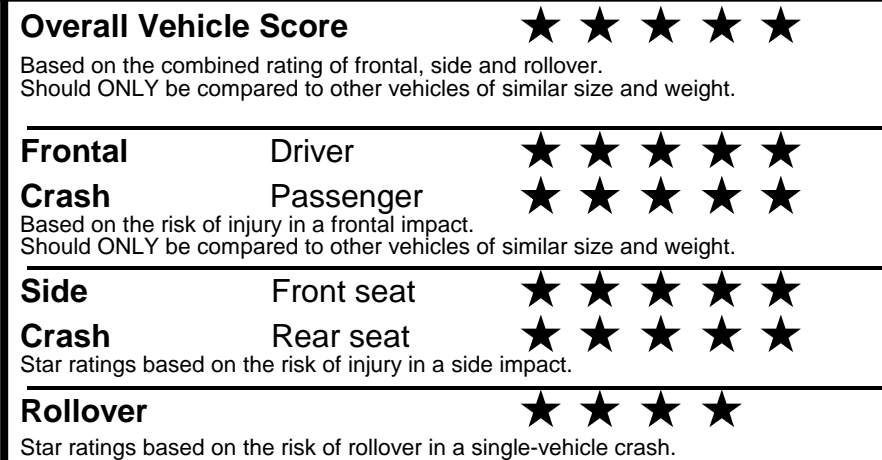

fueleconomy.gov

Calculate personalized estimates and compare vehicles

GOVERNMENT 5-STAR SAFETY RATINGS

Star ratings range from 1 to 5 stars (★★★★★) with 5 being the highest.
 Source: National Highway Traffic Safety Administration (NHTSA).
www.safercar.gov or 1-888-327-4236