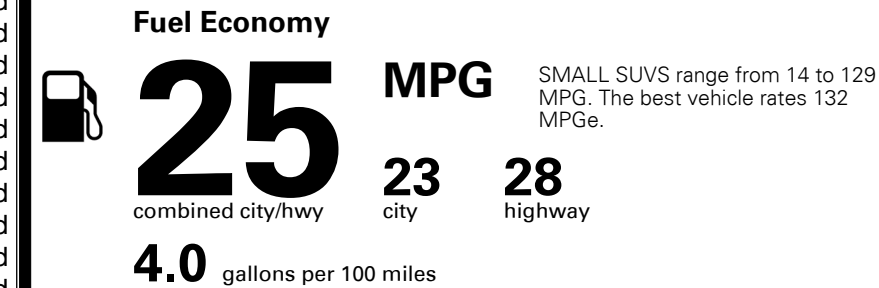

EPA DOT Fuel Economy and Environment

Gasoline Vehicle

You spend
$750
more in fuel costs
over 5 years
compared to the
average new vehicle.

Annual fuel cost
$1,750