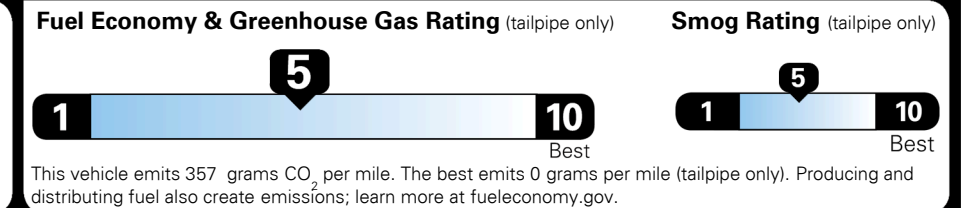

Actual results will vary for many reasons, including driving conditions and how you drive and maintain your vehicle. The average new vehicle gets 28 MPG and costs $8,000 to fuel over 5 years. Cost estimates are based on 15,000 miles per year at $ 2.95 per gallon. MPGe is miles per gasoline gallon equivalent. Vehicle emissions are a significant cause of climate change and smog.

fueleconomy.gov

Calculate personalized estimates and compare vehicles

GOVERNMENT 5-STAR SAFETY RATINGS

Overall Vehicle Score ★ ★ ★ ★ ★

Based on the combined rating of frontal, side and rollover.
Should ONLY be compared to other vehicles of similar size and weight.

Frontal Driver ★ ★ ★ ★ ★

Crash Passenger ★ ★ ★ ★ ★

Based on the risk of injury in a frontal impact.
Should ONLY be compared to other vehicles of similar size and weight.

Side Front seat ★ ★ ★ ★ ★

Crash Rear seat ★ ★ ★ ★ ★

Star ratings based on the risk of injury in a side impact.

Rollover ★ ★ ★ ★ ★

Star ratings based on the risk of rollover in a single-vehicle crash.

Star ratings range from 1 to 5 stars (★★★★★) with 5 being the highest.

Source: National Highway Traffic Safety Administration (NHTSA).

www.safercar.gov or 1-888-327-4236

Manufacturer's suggested retail price includes Manufacturer's recommended pre-delivery service. License and title fees, state and local taxes and other dealer installed options and accessories are not included in the manufacturer's suggested retail price.

PARTS CONTENT INFORMATION

FOR VEHICLES IN THIS CAR LINE U.S./CANADIAN PARTS CONTENT: 50 %

MAJOR SOURCES OF FOREIGN PARTS: KOREA: 35%

NOTE: PARTS CONTENT DOES NOT INCLUDE FINAL ASSEMBLY, DISTRIBUTION, OR OTHER NON-PARTS COSTS.

FOR THIS VEHICLE FINAL ASSEMBLY POINT: WEST POINT, GA, USA

COUNTRY OF ORIGIN

ENGINE (MOTOR): USA

TRANSMISSION: USA