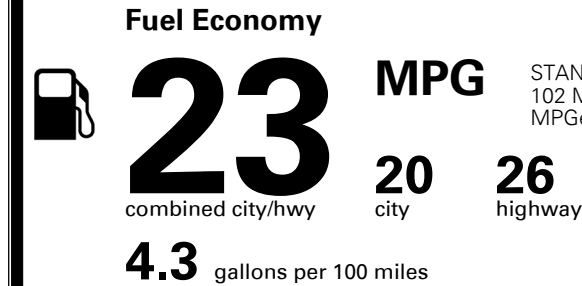

EPA DOT Fuel Economy and Environment

Gasoline Vehicle

STANDARD SUVs range from 14 to 102 MPG. The best vehicle rates 142 MPGe.

You spend
$1,250
more in fuel costs
over 5 years
compared to the
average new vehicle.

Annual fuel cost
$1,550