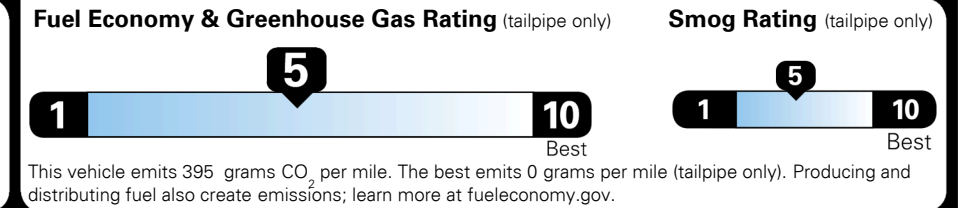

Actual results will vary for many reasons, including driving conditions and how you drive and maintain your vehicle. The average new vehicle gets 27 MPG and costs $6,500 to fuel over 5 years. Cost estimates are based on 15,000 miles per year at $ 2.35 per gallon. MPGe is miles per gasoline gallon equivalent. Vehicle emissions are a significant cause of climate change and smog.

fueleconomy.gov

Calculate personalized estimates and compare vehicles

GOVERNMENT 5-STAR SAFETY RATINGS

Overall Vehicle Score ★ ★ ★ ★ ★

Based on the combined rating of frontal, side and rollover. Should ONLY be compared to other vehicles of similar size and weight.

Frontal Driver ★ ★ ★ ★

Crash Passenger ★ ★ ★ ★

Based on the risk of injury in a frontal impact. Should ONLY be compared to other vehicles of similar size and weight.

Side Front seat ★ ★ ★ ★ ★

Crash Rear seat ★ ★ ★ ★ ★

Star ratings based on the risk of injury in a side impact.

Rollover ★ ★ ★ ★

Star ratings based on the risk of rollover in a single-vehicle crash.

Star ratings range from 1 to 5 stars (★★★★★) with 5 being the highest.

Source: National Highway Traffic Safety Administration (NHTSA).

www.safercar.gov or 1-888-327-4236

Manufacturer's suggested retail price includes Manufacturer's recommended pre-delivery service. License and title fees, state and local taxes and other dealer installed options and accessories are not included in the manufacturer's suggested retail price.

PARTS CONTENT INFORMATION

FOR VEHICLES IN THIS CAR LINE U.S./CANADIAN PARTS CONTENT: 60 %

MAJOR SOURCES OF FOREIGN PARTS: KOREA: 35%

NOTE: PARTS CONTENT DOES NOT INCLUDE FINAL ASSEMBLY, DISTRIBUTION, OR OTHER NON-PARTS COSTS.

FOR THIS VEHICLE FINAL ASSEMBLY POINT: WEST POINT, GA, USA

COUNTRY OF ORIGIN

ENGINE (MOTOR): KOREA

TRANSMISSION: USA