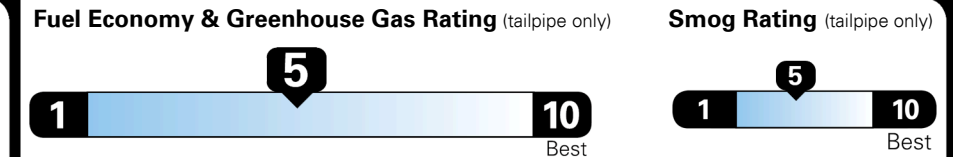

This vehicle emits 398 grams CO₂ per mile. The best emits 0 grams per mile (tailpipe only). Producing and distributing fuel also create emissions; learn more at fueleconomy.gov.

Actual results will vary for many reasons, including driving conditions and how you drive and maintain your vehicle. The average new vehicle gets 28 MPG and costs $9,500 to fuel over 5 years. Cost estimates are based on 15,000 miles per year at $ 3.50 per gallon. MPGe is miles per gasoline gallon equivalent. Vehicle emissions are a significant cause of climate change and smog.

fueleconomy.gov

Calculate personalized estimates and compare vehicles

GOVERNMENT 5-STAR SAFETY RATINGS

Overall Vehicle Score Not Rated

Based on the combined rating of frontal, side and rollover. Should ONLY be compared to other vehicles of similar size and weight.

Frontal Driver Not Rated

Crash Passenger Not Rated

Based on the risk of injury in a frontal impact. Should ONLY be compared to other vehicles of similar size and weight.

Side Front seat Not Rated

Crash Rear seat Not Rated

Star ratings based on the risk of injury in a side impact.

Rollover Not Rated

Star ratings based on the risk of rollover in a single-vehicle crash.

Star ratings range from 1 to 5 stars (★★★★★) with 5 being the highest.

Source: National Highway Traffic Safety Administration (NHTSA).

www.safercar.gov or 1-888-327-4236

Manufacturer's suggested retail price includes Manufacturer's recommended pre-delivery service. License and title fees, state and local taxes and other dealer installed options and accessories are not included in the manufacturer's suggested retail price.

PARTS CONTENT INFORMATION

FOR VEHICLES IN THIS CAR LINE U.S./CANADIAN PARTS CONTENT: 60 %

MAJOR SOURCES OF FOREIGN PARTS: KOREA: 30%

NOTE: PARTS CONTENT DOES NOT INCLUDE FINAL ASSEMBLY, DISTRIBUTION, OR OTHER NON-PARTS COSTS.

FOR THIS VEHICLE FINAL ASSEMBLY POINT: WEST POINT, GA, USA

COUNTRY OF ORIGIN

ENGINE (MOTOR): KOREA

TRANSMISSION: USA