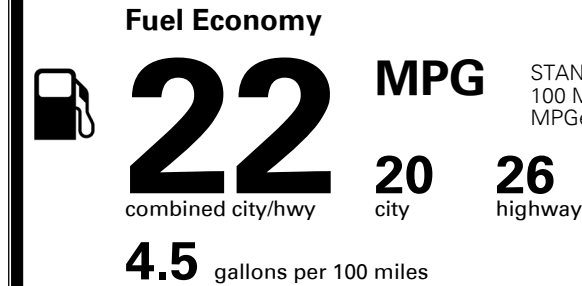

\$ 40,250.00

INLAND FREIGHT AND HANDLING

\$ 1,395.00

TOTAL MANUFACTURER'S SUGGESTED RETAIL PRICE ▶

\$ 41,645.00

TOTAL ADDITIONAL WEIGHT: 22.9

*Additional terms and conditions apply.

**Kia Connect may be currently unavailable for some Model Year 2022 and newer vehicles sold or purchased in Massachusetts; please see owners.kia.com for more information.

EPA DOT Fuel Economy and Environment

Gasoline Vehicle

STANDARD SUVS range from 11 to 100 MPG. The best vehicle rates 140 MPGe.

You spend
\$2,500
 more in fuel costs
 over 5 years
 compared to the
 average new vehicle.