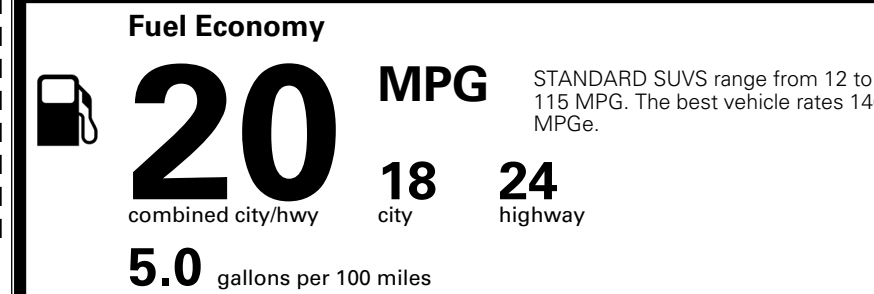

EPA DOT Fuel Economy and Environment

Gasoline Vehicle

You spend
\$4,000
 more in fuel costs
 over 5 years
 compared to the
 average new vehicle.

Annual fuel cost
\$2,500

Actual results will vary for many reasons, including driving conditions and how you drive and maintain your vehicle. The average new vehicle gets 29 MPG and costs \$8,500 to fuel over 5 years. Cost estimates are based on 15,000 miles per year at \$ 3.30 per gallon. MPGe is miles per gasoline gallon equivalent. Vehicle emissions are a significant cause of climate change and smog.