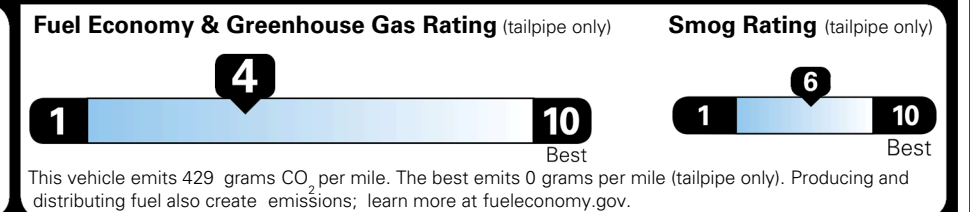

\$495.00
 \$625.00
 \$250.00
 \$390.00

MSRP INCLUDING OPTIONS

\$ 49,050.00

INLAND FREIGHT AND HANDLING

\$ 1,545.00

TOTAL MANUFACTURER'S SUGGESTED RETAIL PRICE ▶

\$ 50,595.00

TOTAL ADDITIONAL WEIGHT: 8.4

EPA DOT Fuel Economy and Environment

Gasoline Vehicle

You spend
\$4,000
 more in fuel costs
 over 5 years
 compared to the
 average new vehicle.

Annual fuel cost
\$2,500

Actual results will vary for many reasons, including driving conditions and how you drive and maintain your vehicle. The average new vehicle gets 29 MPG and costs \$8,500 to fuel over 5 years. Cost estimates are based on 15,000 miles per year at \$ 3.30 per gallon. MPGe is miles per gasoline gallon equivalent. Vehicle emissions are a significant cause of climate change and smog.