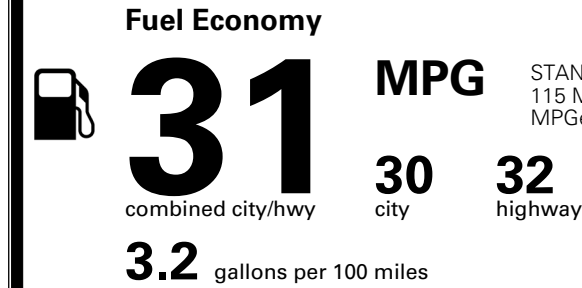

\$495.00
 \$295.00
 \$625.00
 \$250.00

MSRP INCLUDING OPTIONS

\$ 56,155.00

INLAND FREIGHT AND HANDLING

\$ 1,545.00

TOTAL MANUFACTURER'S SUGGESTED RETAIL PRICE ▶

\$ 57,700.00

TOTAL ADDITIONAL WEIGHT: 7.3

EPA DOT Fuel Economy and Environment

Gasoline Vehicle

STANDARD SUVS range from 13 to 115 MPG. The best vehicle rates 146 MPGe.

You save \$500
 in fuel costs over 5 years compared to the average new vehicle.