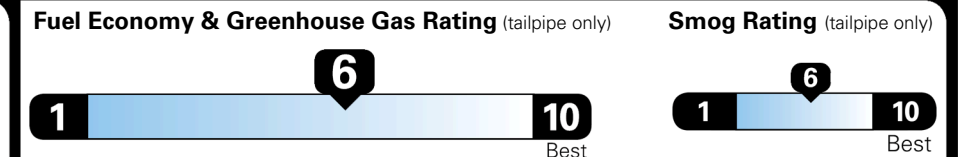

This vehicle emits 281 grams CO₂ per mile. The best emits 0 grams per mile (tailpipe only). Producing and distributing fuel also create emissions; learn more at fueleconomy.gov.

Actual results will vary for many reasons, including driving conditions and how you drive and maintain your vehicle. The average new vehicle gets 29 MPG and costs $8,000 to fuel over 5 years. Cost estimates are based on 15,000 miles per year at $ 3.10 per gallon. MPGe is miles per gasoline gallon equivalent. Vehicle emissions are a significant cause of climate change and smog.

fueleconomy.gov

Calculate personalized estimates and compare vehicles

GOVERNMENT 5-STAR SAFETY RATINGS

Overall Vehicle Score Not Rated

Based on the combined rating of frontal, side and rollover. Should ONLY be compared to other vehicles of similar size and weight.

Frontal	Driver	Not Rated
Crash	Passenger	Not Rated

Based on the risk of injury in a frontal impact. Should ONLY be compared to other vehicles of similar size and weight.

Side	Front seat	Not Rated
Crash	Rear seat	Not Rated

Star ratings based on the risk of injury in a side impact.

Rollover Not Rated

Star ratings based on the risk of rollover in a single-vehicle crash.

Star ratings range from 1 to 5 stars (★★★★★) with 5 being the highest.

Source: National Highway Traffic Safety Administration (NHTSA).

www.safercar.gov or 1-888-327-4236

Manufacturer's suggested retail price includes Manufacturer's recommended pre-delivery service. License and title fees, state and local taxes and other dealer installed options and accessories are not included in the manufacturer's suggested retail price.

PARTS CONTENT INFORMATION

FOR VEHICLES IN THIS CAR LINE U.S./CANADIAN PARTS CONTENT: 45 %

MAJOR SOURCES OF FOREIGN PARTS: KOREA: 40%

NOTE: PARTS CONTENT DOES NOT INCLUDE FINAL ASSEMBLY, DISTRIBUTION, OR OTHER NON-PARTS COSTS.

FOR THIS VEHICLE FINAL ASSEMBLY POINT: WEST POINT, GA, USA

COUNTRY OF ORIGIN

ENGINE (MOTOR): KOREA

TRANSMISSION: MEXICO

*Additional terms and conditions apply.

**Kia Connect may be currently unavailable for some Model Year 2022 and newer vehicles sold or purchased in Massachusetts; please see owners.kia.com for more information.

NOTE: When you purchase this vehicle, Kia America, Inc. collects personal information you provide to the dealership. For information on our collection and use of personal information and your rights, please see our Privacy Policy on www.kia.com.