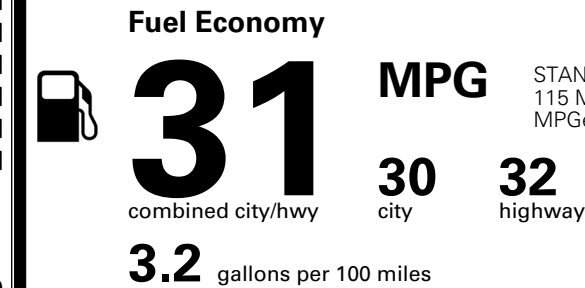

\$495.00
 \$250.00
 \$155.00
 \$145.00

MSRP INCLUDING OPTIONS

\$ 58,635.00

INLAND FREIGHT AND HANDLING

\$ 1,545.00

TOTAL MANUFACTURER'S SUGGESTED RETAIL PRICE ▶

\$ 60,180.00

TOTAL ADDITIONAL WEIGHT: 18.7

EPA DOT Fuel Economy and Environment

Gasoline Vehicle

STANDARD SUVS range from 13 to 115 MPG. The best vehicle rates 146 MPGe.

You save \$500
 in fuel costs over 5 years compared to the average new vehicle.