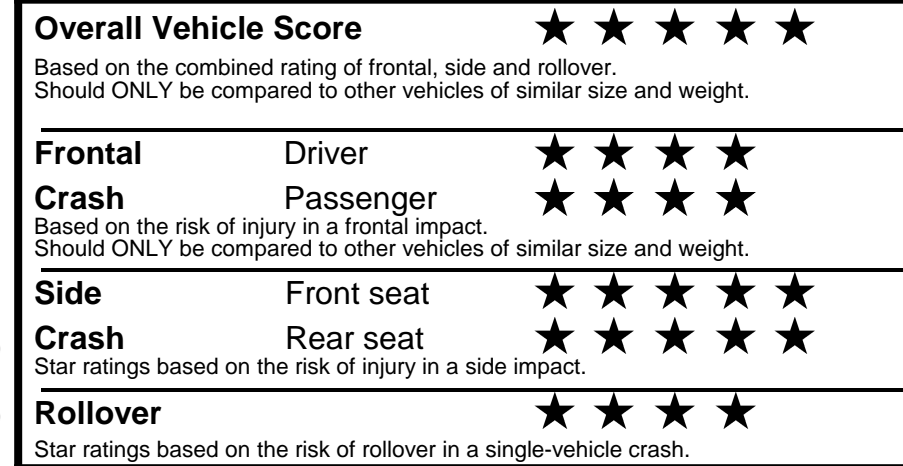

fueleconomy.gov

Calculate personalized estimates and compare vehicles

GOVERNMENT 5-STAR SAFETY RATINGS

Star ratings range from 1 to 5 stars (★★★★★) with 5 being the highest.
 Source: National Highway Traffic Safety Administration (NHTSA).
www.safercar.gov or 1-888-327-4236