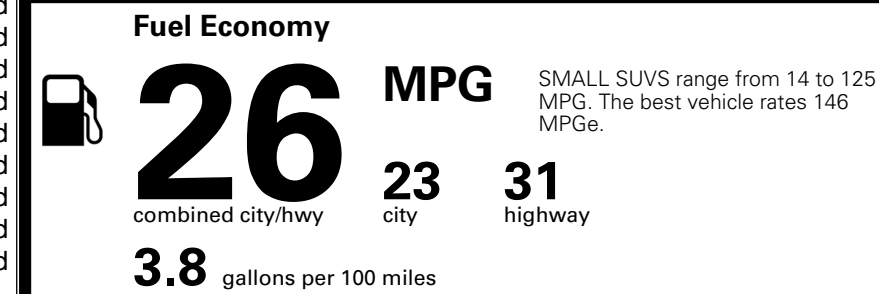

EPA DOT Fuel Economy and Environment

Gasoline Vehicle

You spend
$1,000
more in fuel costs
over 5 years
compared to the
average new vehicle.

Annual fuel cost
$1,900