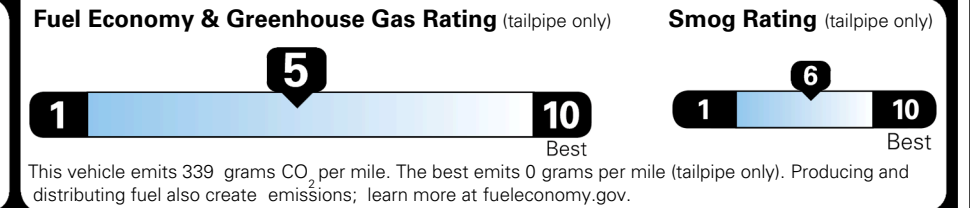

EPA DOT Fuel Economy and Environment

Gasoline Vehicle

You spend
\$1,000
 more in fuel costs
 over 5 years
 compared to the
 average new vehicle.

Annual fuel cost
\$1,900

Actual results will vary for many reasons, including driving conditions and how you drive and maintain your vehicle. The average new vehicle gets 29 MPG and costs \$8,500 to fuel over 5 years. Cost estimates are based on 15,000 miles per year at \$ 3.30 per gallon. MPGe is miles per gasoline gallon equivalent. Vehicle emissions are a significant cause of climate change and smog.