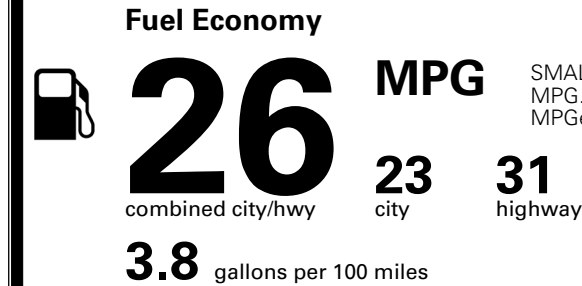

MSRP INCLUDING OPTIONS \$ 36,825.00

INLAND FREIGHT AND HANDLING \$ 1,495.00

TOTAL MANUFACTURER'S SUGGESTED RETAIL PRICE ▶ \$ 38,320.00

TOTAL ADDITIONAL WEIGHT: 6.6

*Additional terms and conditions apply.

**Kia Connect may be currently unavailable for some Model Year 2022 and newer vehicles sold or purchased in Massachusetts; please see owners.kia.com for more information.

EPA DOT Fuel Economy and Environment

Gasoline Vehicle

SMALL SUVs range from 14 to 138 MPG. The best vehicle rates 146 MPGe.

You spend \$1,000 more in fuel costs over 5 years compared to the average new vehicle.