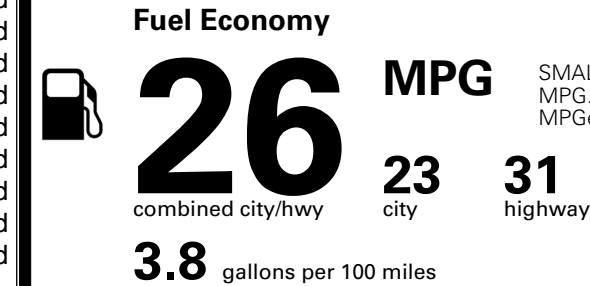

\$ 35,525.00

INLAND FREIGHT AND HANDLING

\$ 1,495.00

TOTAL MANUFACTURER'S SUGGESTED RETAIL PRICE ▶

\$ 37,020.00

TOTAL ADDITIONAL WEIGHT: 6.6

*Additional terms and conditions apply.

**Kia Connect may be currently unavailable for some Model Year 2022 and newer vehicles sold or purchased in Massachusetts; please see owners.kia.com for more information.

EPA DOT Fuel Economy and Environment

Gasoline Vehicle

SMALL SUVs range from 14 to 138 MPG. The best vehicle rates 146 MPGe.

You spend
\$1,000
 more in fuel costs
 over 5 years
 compared to the
 average new vehicle.