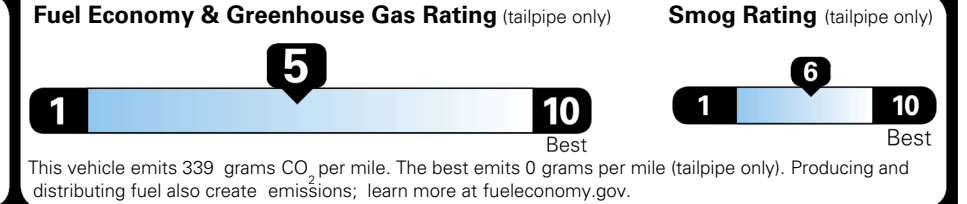

TOTAL ADDITIONAL WEIGHT: 8.0

EPA DOT Fuel Economy and Environment

Gasoline Vehicle

You spend \$1,000 more in fuel costs over 5 years
 compared to the average new vehicle.

Annual fuel cost \$1,900

Actual results will vary for many reasons, including driving conditions and how you drive and maintain your vehicle. The average new vehicle gets 29 MPG and costs \$8,500 to fuel over 5 years. Cost estimates are based on 15,000 miles per year at \$ 3.30 per gallon. MPGe is miles per gasoline gallon equivalent. Vehicle emissions are a significant cause of climate change and smog.