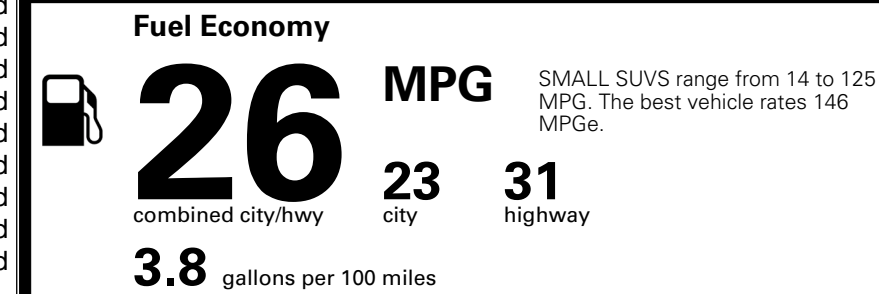

TOTAL ADDITIONAL WEIGHT: 8.0

EPA DOT Fuel Economy and Environment

Gasoline Vehicle

You spend \$1,000 more in fuel costs over 5 years
 compared to the average new vehicle.

Annual fuel cost \$1,900

Actual results will vary for many reasons, including driving conditions and how you drive and maintain your vehicle. The average new vehicle gets 29 MPG and costs \$8,500 to fuel over 5 years. Cost estimates are based on 15,000 miles per year at \$ 3.30 per gallon. MPGe is miles per gasoline gallon equivalent. Vehicle emissions are a significant cause of climate change and smog.