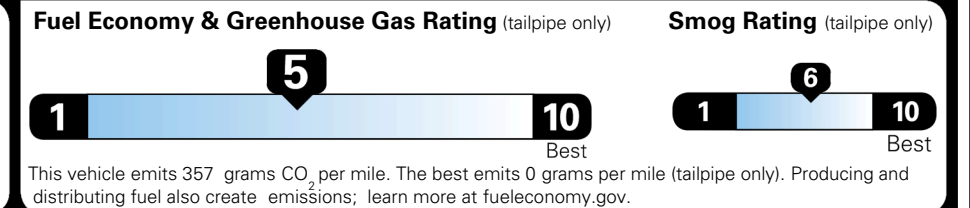

Actual results will vary for many reasons, including driving conditions and how you drive and maintain your vehicle. The average new vehicle gets 29 MPG and costs $8,500 to fuel over 5 years. Cost estimates are based on 15,000 miles per year at $ 3.30 per gallon. MPGe is miles per gasoline gallon equivalent. Vehicle emissions are a significant cause of climate change and smog.

fueleconomy.gov

Calculate personalized estimates and compare vehicles

GOVERNMENT 5-STAR SAFETY RATINGS

Overall Vehicle Score ★ ★ ★ ★ ★
Based on the combined rating of frontal, side and rollover. Should ONLY be compared to other vehicles of similar size and weight.

Frontal	Driver	★ ★ ★ ★
Crash	Passenger	★ ★ ★ ★
Based on the risk of injury in a frontal impact. Should ONLY be compared to other vehicles of similar size and weight.		
Side	Front seat	★ ★ ★ ★ ★
Crash	Rear seat	★ ★ ★ ★ ★
Star ratings based on the risk of injury in a side impact.		
Rollover		★ ★ ★ ★
Star ratings based on the risk of rollover in a single-vehicle crash.		

Star ratings range from 1 to 5 stars (★★★★★) with 5 being the highest.
Source: National Highway Traffic Safety Administration (NHTSA).
www.safercar.gov or 1-888-327-4236

Manufacturer's suggested retail price includes Manufacturer's recommended pre-delivery service. License and title fees, state and local taxes and other dealer installed options and accessories are not included in the manufacturer's suggested retail price.

PARTS CONTENT INFORMATION

FOR VEHICLES IN THIS CAR LINE U.S./CANADIAN PARTS CONTENT: 55 %

MAJOR SOURCES OF FOREIGN PARTS: KOREA: 30%

NOTE: PARTS CONTENT DOES NOT INCLUDE FINAL ASSEMBLY, DISTRIBUTION, OR OTHER NON-PARTS COSTS.

FOR THIS VEHICLE FINAL ASSEMBLY POINT: WEST POINT, GA, USA

COUNTRY OF ORIGIN ENGINE (MOTOR): USA

TRANSMISSION: USA