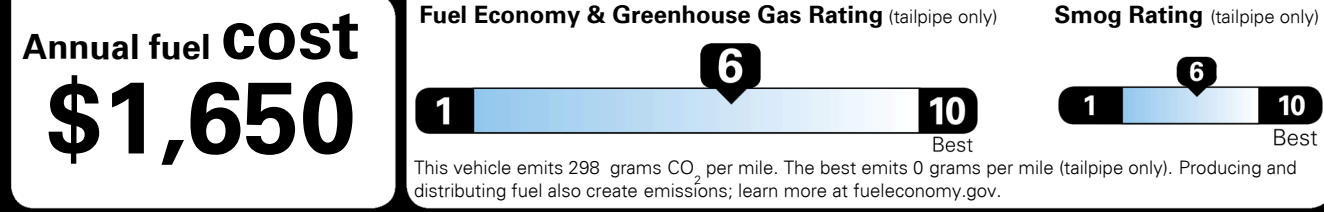

TOTAL MANUFACTURER'S SUGGESTED RETAIL PRICE ▶ \$ 28,565.00

TOTAL ADDITIONAL WEIGHT:

*Additional terms and conditions apply.
 **Kia Connect may be currently unavailable for some Model Year 2022 and newer vehicles sold or purchased in Massachusetts; please see owners.kia.com for more information.
 NOTE: When you purchase this vehicle, Kia America, Inc. collects personal information you provide to the dealership. For information on our collection and use of personal information and your rights, please see our Privacy Policy on www.kia.com.

EPA DOT Fuel Economy and Environment

Gasoline Vehicle

Actual results will vary for many reasons, including driving conditions and how you drive and maintain your vehicle. The average new vehicle gets 29 MPG and costs \$8,500 to fuel over 5 years. Cost estimates are based on 15,000 miles per year at \$ 3.30 per gallon. MPGe is miles per gasoline gallon equivalent. Vehicle emissions are a significant cause of climate change and smog.