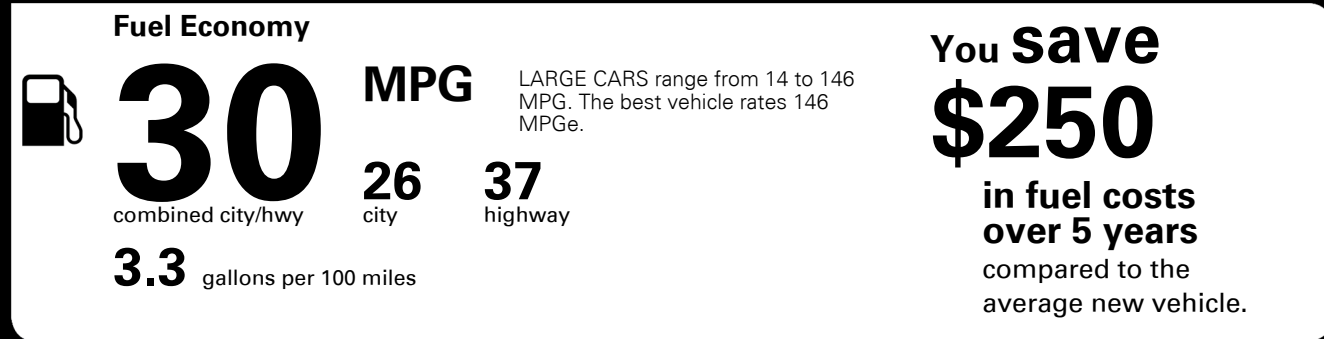

EPA DOT Fuel Economy and Environment

Gasoline Vehicle

Actual results will vary for many reasons, including driving conditions and how you drive and maintain your vehicle. The average new vehicle gets 29 MPG and costs \$8,500 to fuel over 5 years. Cost estimates are based on 15,000 miles per year at \$ 3.30 per gallon. MPGe is miles per gasoline gallon equivalent. Vehicle emissions are a significant cause of climate change and smog.