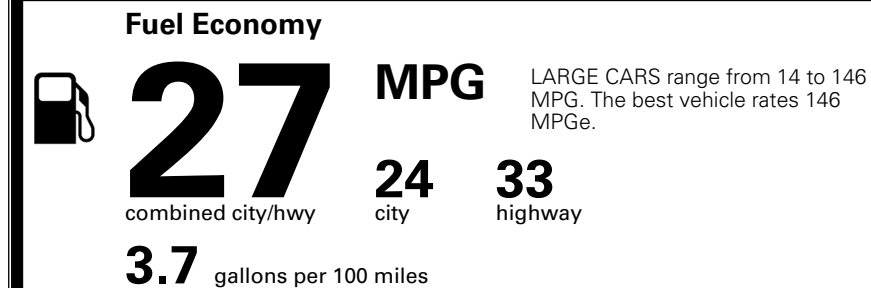

MANUFACTURER'S SUGGESTED RETAIL PRICE ▶

$ 30,090.00

COMPARE GT-LINE AWD FEATURES

Added to/in place of standard GT-Line FWD features
- All-Wheel Drive
- Heated Steering Wheel

Included
Included
Included

ADDITIONAL INSTALLED EQUIPMENT:

(In addition to or in place of standard features)

Wolf Gray Paint
GT-Line Red Interior Color Package
GT-Line Premium Package
- Panoramic Sunroof w/ Power Sunshade
- LED Interior Lighting
- Bose Premium Audio w/Active Sound Design
- 18" Black Finished Alloy Wheels, Unique Design
Carpeted Floor Mats
Auto-Dimming Mirror w/ HomeLink™

$495.00
$295.00
$2,200.00

$200.00
$350.00

MSRP INCLUDING OPTIONS

$ 33,630.00

INLAND FREIGHT AND HANDLING

$ 1,245.00

TOTAL MANUFACTURER'S SUGGESTED RETAIL PRICE ▶

$ 34,875.00

TOTAL ADDITIONAL WEIGHT: 8.7

*Additional terms and conditions apply.

**Kia Connect may be currently unavailable for some Model Year 2022 and newer vehicles sold or purchased in Massachusetts; please see owners.kia.com for more information.

NOTE: When you purchase this vehicle, Kia America, Inc. collects personal information you provide to the dealership. For information on our collection and use of personal information and your rights, please see our Privacy Policy on www.kia.com.

EPA DOT Fuel Economy and Environment

Gasoline Vehicle

You spend
$750
more in fuel costs
over 5 years
compared to the
average new vehicle.

Annual fuel cost
$1,850