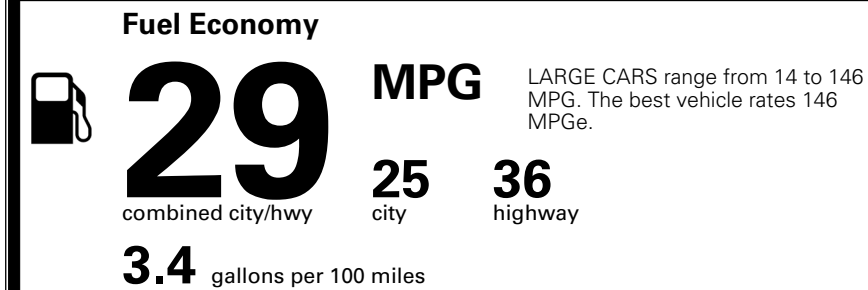

EPA DOT Fuel Economy and Environment

Gasoline Vehicle

You save $0
in fuel costs over 5 years compared to the average new vehicle.

Annual fuel cost
$1,700