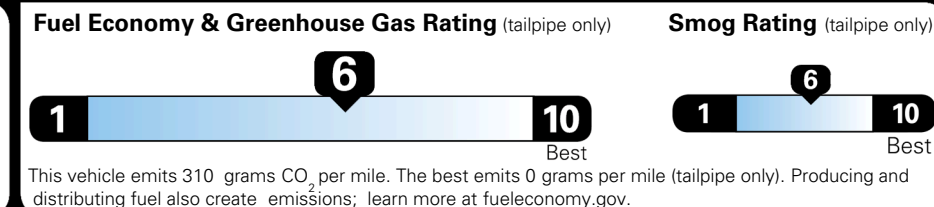

### EPA DOT Fuel Economy and Environment

Gasoline Vehicle

**You save \$0**  
 in fuel costs over 5 years compared to the average new vehicle.

Annual fuel cost  
**\$1,700**

Actual results will vary for many reasons, including driving conditions and how you drive and maintain your vehicle. The average new vehicle gets 29 MPG and costs \$8,500 to fuel over 5 years. Cost estimates are based on 15,000 miles per year at \$ 3.30 per gallon. MPGe is miles per gasoline gallon equivalent. Vehicle emissions are a significant cause of climate change and smog.