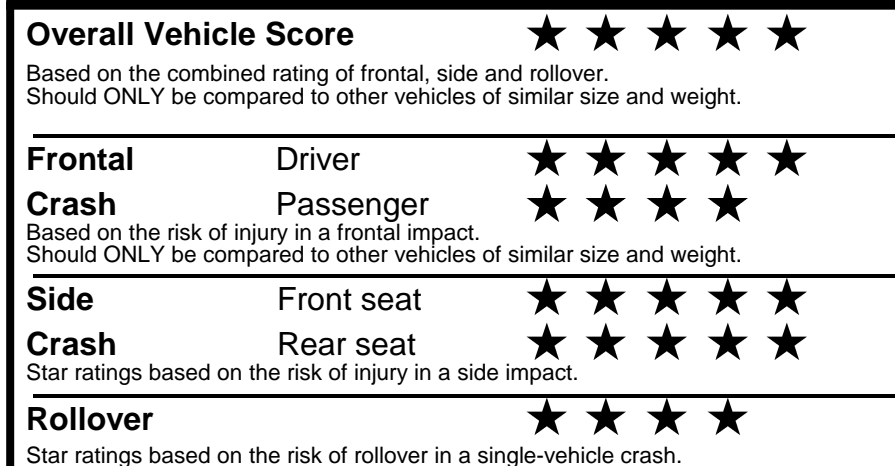

GOVERNMENT 5-STAR SAFETY RATINGS

PARTS CONTENT INFORMATION

FOR VEHICLES IN THIS CAR LINE U.S./CANADIAN PARTS CONTENT: 0 %

MAJOR SOURCES OF FOREIGN PARTS: KOREA: 90%

NOTE: PARTS CONTENT DOES NOT INCLUDE FINAL ASSEMBLY, DISTRIBUTION, OR OTHER NON-PARTS COSTS.

Star ratings range from 1 to 5 stars (★★★★★) with 5 being the highest.
Source: National Highway Traffic Safety Administration (NHTSA).
www.safercar.gov or 1-888-327-4236

FOR THIS VEHICLE FINAL ASSEMBLY POINT: HWASUNG, KOREA

COUNTRY OF ORIGIN ENGINE (MOTOR): KOREA
TRANSMISSION: KOREA

Manufacturer's suggested retail price includes Manufacturer's recommended pre-delivery service. License and title fees, state and local taxes and other dealer installed options and accessories are not included in the manufacturer's suggested retail price.