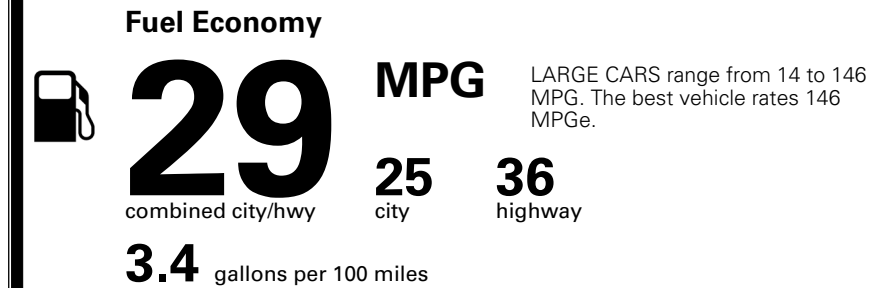

EPA DOT Fuel Economy and Environment

Gasoline Vehicle

You save $0
in fuel costs over 5 years compared to the average new vehicle.