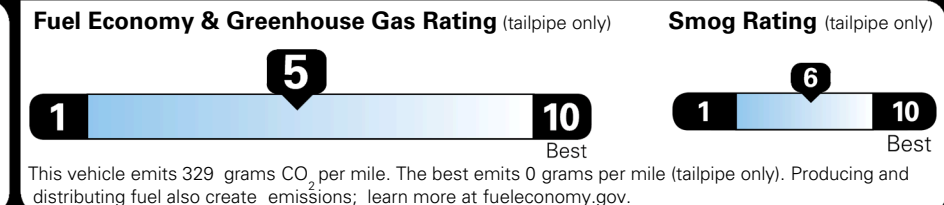

### EPA DOT Fuel Economy and Environment

Gasoline Vehicle

You spend  
**\$750**  
 more in fuel costs  
 over 5 years  
 compared to the  
 average new vehicle.

Annual fuel cost  
**\$1,850**

Actual results will vary for many reasons, including driving conditions and how you drive and maintain your vehicle. The average new vehicle gets 29 MPG and costs \$8,500 to fuel over 5 years. Cost estimates are based on 15,000 miles per year at \$ 3.30 per gallon. MPGe is miles per gasoline gallon equivalent. Vehicle emissions are a significant cause of climate change and smog.