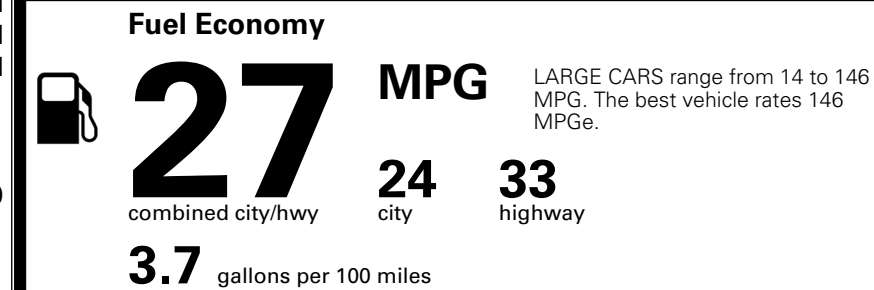

WARRANTY

10 Year/100,000 Mile Limited Powertrain Warranty
5 Year/60,000 Mile Limited Basic Warranty
5 Year/60,000 Mile Roadside Assistance

MANUFACTURER'S SUGGESTED RETAIL PRICE ▶

$ 30,090.00

COMPARE GT-LINE AWD FEATURES

Added to/in place of standard GT-Line FWD features
- All-Wheel Drive
- Heated Steering Wheel

Included
Included
Included

ADDITIONAL INSTALLED EQUIPMENT: (In addition to or in place of standard features)

GT-Line Premium Package
- Panoramic Sunroof w/ Power Sunshade
- LED Interior Lighting
- Bose Premium Audio w/Active Sound Design
- 18" Black Finished Alloy Wheels, Unique Design
Carpeted Floor Mats
Auto-Dimming Mirror w/ HomeLink™

$2,200.00

$200.00

$350.00

MSRP INCLUDING OPTIONS

$ 32,840.00

INLAND FREIGHT AND HANDLING

$ 1,245.00

TOTAL MANUFACTURER'S SUGGESTED RETAIL PRICE ▶

$ 34,085.00

TOTAL ADDITIONAL WEIGHT: 8.7

*Additional terms and conditions apply.

**Kia Connect may be currently unavailable for some Model Year 2022 and newer vehicles sold or purchased in Massachusetts; please see owners.kia.com for more information.

NOTE: When you purchase this vehicle, Kia America, Inc. collects personal information you provide to the dealership. For information on our collection and use of personal information and your rights, please see our Privacy Policy on www.kia.com.

EPA DOT Fuel Economy and Environment

Gasoline Vehicle

You spend
$750
more in fuel costs
over 5 years
compared to the
average new vehicle.

Annual fuel cost
$1,850