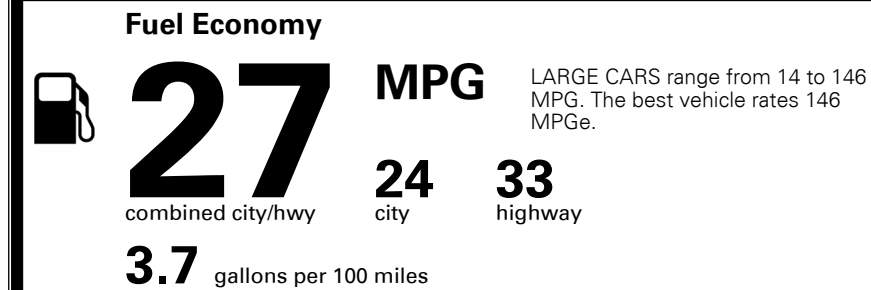

TOTAL MANUFACTURER'S SUGGESTED RETAIL PRICE ▶

\$ 34,725.00

TOTAL ADDITIONAL WEIGHT: 8.7

EPA DOT Fuel Economy and Environment

Gasoline Vehicle

You spend \$750 more in fuel costs over 5 years compared to the average new vehicle.