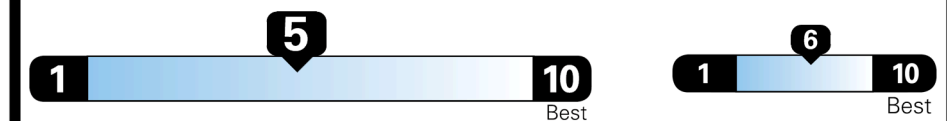

Fuel Economy & Greenhouse Gas Rating (tailpipe only) Smog Rating (tailpipe only)

This vehicle emits 329 grams CO₂ per mile. The best emits 0 grams per mile (tailpipe only). Producing and distributing fuel also create emissions; learn more at fueleconomy.gov.

Actual results will vary for many reasons, including driving conditions and how you drive and maintain your vehicle. The average new vehicle gets 29 MPG and costs $8,500 to fuel over 5 years. Cost estimates are based on 15,000 miles per year at $ 3.30 per gallon. MPGe is miles per gasoline gallon equivalent. Vehicle emissions are a significant cause of climate change and smog.

fueleconomy.gov

Calculate personalized estimates and compare vehicles

GOVERNMENT 5-STAR SAFETY RATINGS

PARTS CONTENT INFORMATION

Overall Vehicle Score ★ ★ ★ ★ ★

Based on the combined rating of frontal, side and rollover. Should ONLY be compared to other vehicles of similar size and weight.

Frontal Driver ★ ★ ★ ★ ★

Crash Passenger ★ ★ ★ ★ ★

Based on the risk of injury in a frontal impact. Should ONLY be compared to other vehicles of similar size and weight.

Side Front seat ★ ★ ★ ★ ★

Crash Rear seat ★ ★ ★ ★ ★

Star ratings based on the risk of injury in a side impact.

Rollover ★ ★ ★ ★ ★

Star ratings based on the risk of rollover in a single-vehicle crash.

Star ratings range from 1 to 5 stars (★★★★★) with 5 being the highest.

Source: National Highway Traffic Safety Administration (NHTSA).

www.safercar.gov or 1-888-327-4236

Manufacturer's suggested retail price includes Manufacturer's recommended pre-delivery service. License and title fees, state and local taxes and other dealer installed options and accessories are not included in the manufacturer's suggested retail price.

FOR VEHICLES IN THIS CAR LINE U.S./CANADIAN PARTS CONTENT: 0 %

MAJOR SOURCES OF FOREIGN PARTS: KOREA: 90%

NOTE: PARTS CONTENT DOES NOT INCLUDE FINAL ASSEMBLY, DISTRIBUTION, OR OTHER NON-PARTS COSTS.

FOR THIS VEHICLE FINAL ASSEMBLY POINT: HWASUNG, KOREA

COUNTRY OF ORIGIN

ENGINE (MOTOR): KOREA

TRANSMISSION: KOREA