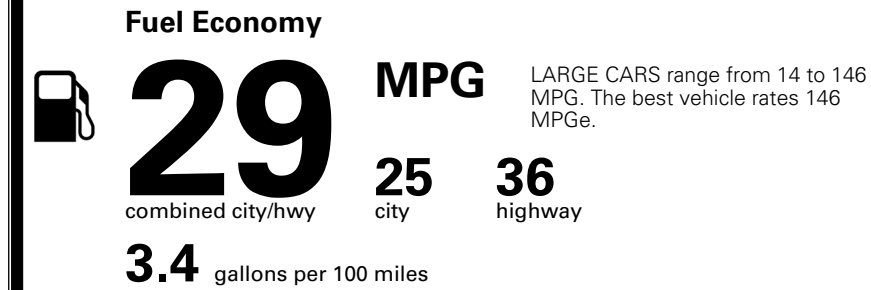

\$495.00
 \$295.00
 \$2,200.00

 \$200.00
 \$350.00

MSRP INCLUDING OPTIONS

\$ 32,030.00

INLAND FREIGHT AND HANDLING

\$ 1,245.00

TOTAL MANUFACTURER'S SUGGESTED RETAIL PRICE ▶

\$ 33,275.00

TOTAL ADDITIONAL WEIGHT: 8.7

EPA DOT Fuel Economy and Environment

Gasoline Vehicle

You save \$0
 in fuel costs over 5 years compared to the average new vehicle.

Annual fuel cost \$1,700

Actual results will vary for many reasons, including driving conditions and how you drive and maintain your vehicle. The average new vehicle gets 29 MPG and costs \$8,500 to fuel over 5 years. Cost estimates are based on 15,000 miles per year at \$ 3.30 per gallon. MPGe is miles per gasoline gallon equivalent. Vehicle emissions are a significant cause of climate change and smog.