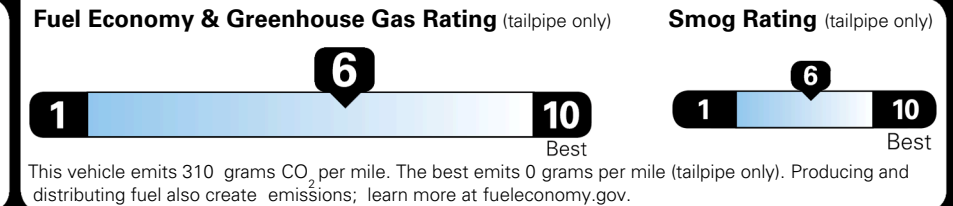

TOTAL ADDITIONAL WEIGHT: 8.7

EPA DOT Fuel Economy and Environment

Gasoline Vehicle

You save \$0
 in fuel costs over 5 years compared to the average new vehicle.

Annual fuel cost \$1,700

Actual results will vary for many reasons, including driving conditions and how you drive and maintain your vehicle. The average new vehicle gets 29 MPG and costs \$8,500 to fuel over 5 years. Cost estimates are based on 15,000 miles per year at \$ 3.30 per gallon. MPGe is miles per gasoline gallon equivalent. Vehicle emissions are a significant cause of climate change and smog.