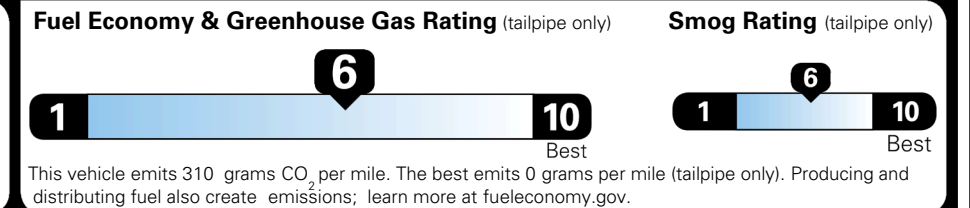

\$495.00
 \$295.00
 \$2,200.00
 \$200.00
 \$350.00

EPA DOT Fuel Economy and Environment

Gasoline Vehicle

You save \$0
 in fuel costs over 5 years compared to the average new vehicle.

Annual fuel cost \$1,700