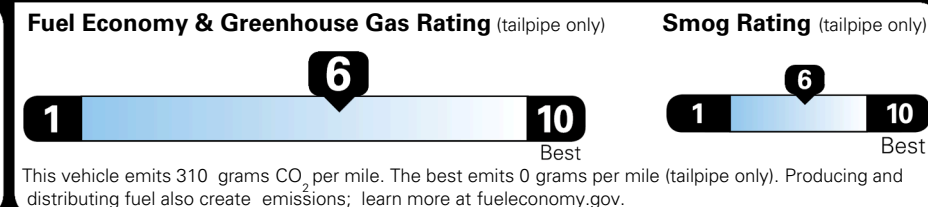

Actual results will vary for many reasons, including driving conditions and how you drive and maintain your vehicle. The average new vehicle gets 29 MPG and costs $8,500 to fuel over 5 years. Cost estimates are based on 15,000 miles per year at $ 3.30 per gallon. MPGe is miles per gasoline gallon equivalent. Vehicle emissions are a significant cause of climate change and smog.

fueleconomy.gov

Calculate personalized estimates and compare vehicles

GOVERNMENT 5-STAR SAFETY RATINGS

Overall Vehicle Score ★★★★★

Based on the combined rating of frontal, side and rollover. Should ONLY be compared to other vehicles of similar size and weight.

Frontal Driver ★★★★★

Crash Passenger ★★★★★

Based on the risk of injury in a frontal impact. Should ONLY be compared to other vehicles of similar size and weight.

Side Front seat ★★★★★

Crash Rear seat ★★★★★

Star ratings based on the risk of injury in a side impact.

Rollover ★★★★★

Star ratings based on the risk of rollover in a single-vehicle crash.

Star ratings range from 1 to 5 stars (★★★★★) with 5 being the highest.

Source: National Highway Traffic Safety Administration (NHTSA).

www.safercar.gov or 1-888-327-4236

Manufacturer's suggested retail price includes Manufacturer's recommended pre-delivery service. License and title fees, state and local taxes and other dealer installed options and accessories are not included in the manufacturer's suggested retail price.

PARTS CONTENT INFORMATION

FOR VEHICLES IN THIS CAR LINE U.S./CANADIAN PARTS CONTENT: 0 %

MAJOR SOURCES OF FOREIGN PARTS: KOREA: 90%

NOTE: PARTS CONTENT DOES NOT INCLUDE FINAL ASSEMBLY, DISTRIBUTION, OR OTHER NON-PARTS COSTS.

FOR THIS VEHICLE FINAL ASSEMBLY POINT: HWASUNG, KOREA

COUNTRY OF ORIGIN

ENGINE (MOTOR): KOREA

TRANSMISSION: KOREA

*Additional terms and conditions apply.

**Kia Connect may be currently unavailable for some Model Year 2022 and newer vehicles sold or purchased in Massachusetts; please see owners.kia.com for more information.

NOTE: When you purchase this vehicle, Kia America, Inc. collects personal information you provide to the dealership. For information on our collection and use of personal information and your rights, please see our Privacy Policy on www.kia.com.