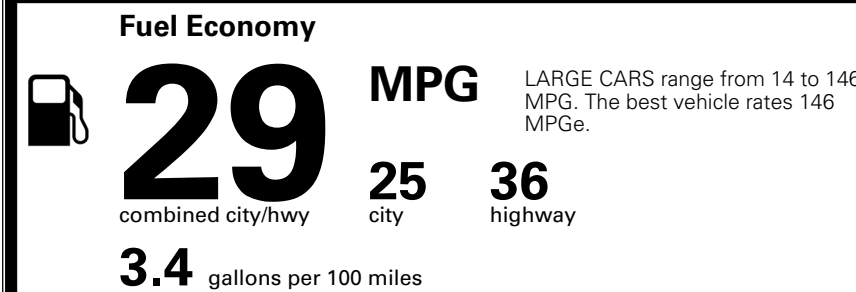

MSRP INCLUDING OPTIONS \$ 32,030.00

INLAND FREIGHT AND HANDLING \$ 1,245.00

TOTAL MANUFACTURER'S SUGGESTED RETAIL PRICE ▶ \$ 33,275.00

TOTAL ADDITIONAL WEIGHT: 8.7

EPA DOT Fuel Economy and Environment

Gasoline Vehicle