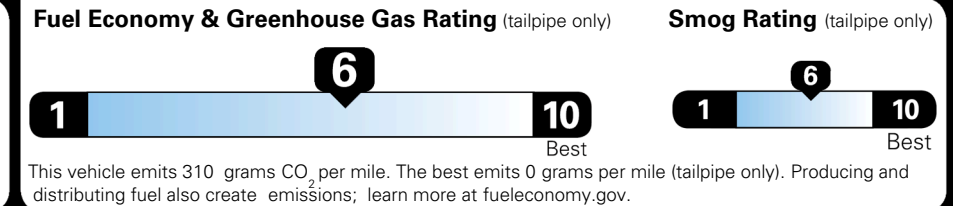

\$495.00
 \$295.00
 \$2,200.00

 \$200.00
 \$350.00

EPA DOT Fuel Economy and Environment

Gasoline Vehicle

You save \$0
 in fuel costs over 5 years compared to the average new vehicle.

Annual fuel cost \$1,700