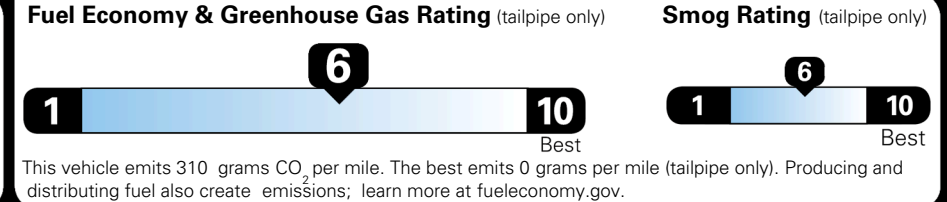

TOTAL ADDITIONAL WEIGHT: 8.1

\$ 28,490.00

Included
 Included
 Included
 Included
 Included
 Included
 Included
 Included
 Included
 Included
 Included

\$495.00
 \$200.00
 \$45.00

\$ 29,230.00

\$ 1,245.00

\$ 30,475.00

EPA DOT Fuel Economy and Environment

Gasoline Vehicle

You save \$0
 in fuel costs over 5 years compared to the average new vehicle.

Annual fuel cost \$1,700

Actual results will vary for many reasons, including driving conditions and how you drive and maintain your vehicle. The average new vehicle gets 29 MPG and costs \$8,500 to fuel over 5 years. Cost estimates are based on 15,000 miles per year at \$ 3.30 per gallon. MPGe is miles per gasoline gallon equivalent. Vehicle emissions are a significant cause of climate change and smog.