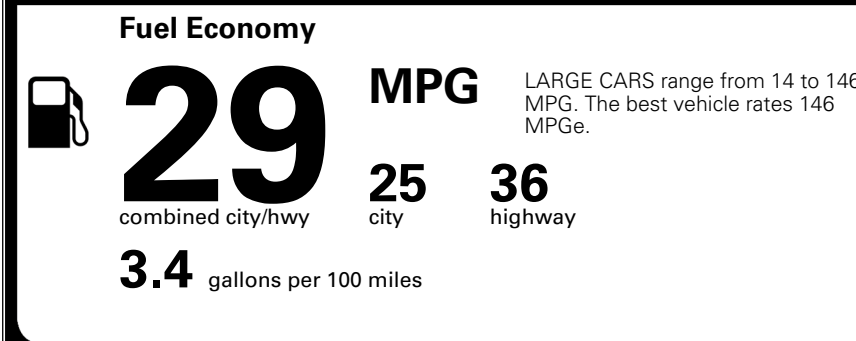

TOTAL ADDITIONAL WEIGHT: 8.1

\$ 28,490.00

Included
 Included
 Included
 Included
 Included
 Included
 Included
 Included
 Included
 Included
 Included

\$495.00
 \$200.00
 \$45.00

\$ 29,230.00

\$ 1,245.00

\$ 30,475.00

EPA DOT Fuel Economy and Environment

Gasoline Vehicle

You save \$0
 in fuel costs over 5 years compared to the average new vehicle.

Annual fuel cost \$1,700

Actual results will vary for many reasons, including driving conditions and how you drive and maintain your vehicle. The average new vehicle gets 29 MPG and costs \$8,500 to fuel over 5 years. Cost estimates are based on 15,000 miles per year at \$ 3.30 per gallon. MPGe is miles per gasoline gallon equivalent. Vehicle emissions are a significant cause of climate change and smog.