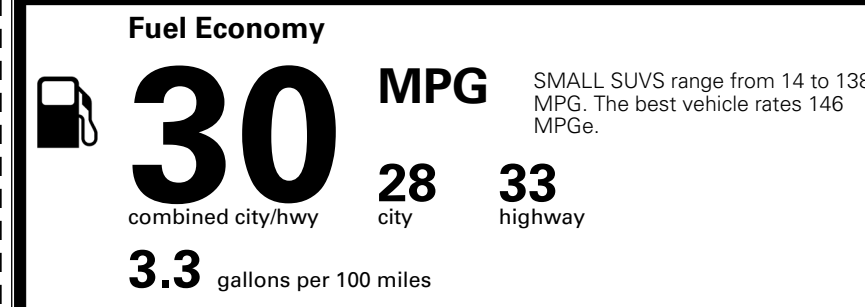

EPA DOT Fuel Economy and Environment

Gasoline Vehicle

You save \$250
 in fuel costs over 5 years compared to the average new vehicle.

Annual fuel cost
\$1,550

Fuel Economy & Greenhouse Gas Rating (tailpipe only) Smog Rating (tailpipe only)