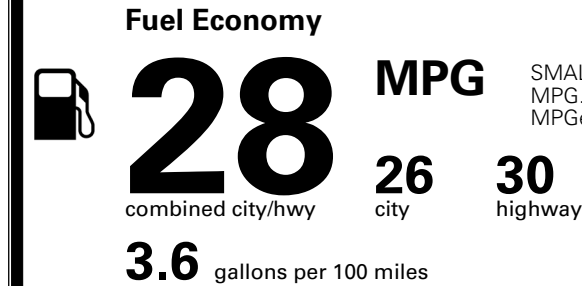

\$ 29,535.00

INLAND FREIGHT AND HANDLING

\$ 1,495.00

TOTAL MANUFACTURER'S SUGGESTED RETAIL PRICE ▶

\$ 31,030.00

*Additional terms and conditions apply.

**Kia Connect may be currently unavailable for some Model Year 2022 and newer vehicles sold or purchased in Massachusetts; please see owners.kia.com for more information.

TOTAL ADDITIONAL WEIGHT:

EPA DOT Fuel Economy and Environment

Gasoline Vehicle

SMALL SUVs range from 14 to 138 MPG. The best vehicle rates 146 MPGe.

You spend \$250 more in fuel costs over 5 years compared to the average new vehicle.