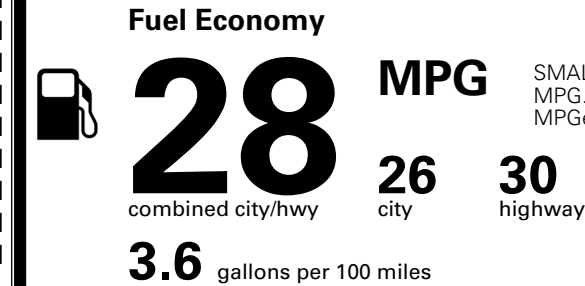

EPA DOT Fuel Economy and Environment

Gasoline Vehicle

SMALL SUVs range from 14 to 138 MPG. The best vehicle rates 146 MPGe.

You spend $250 more in fuel costs over 5 years compared to the average new vehicle.

Annual fuel cost $1,650