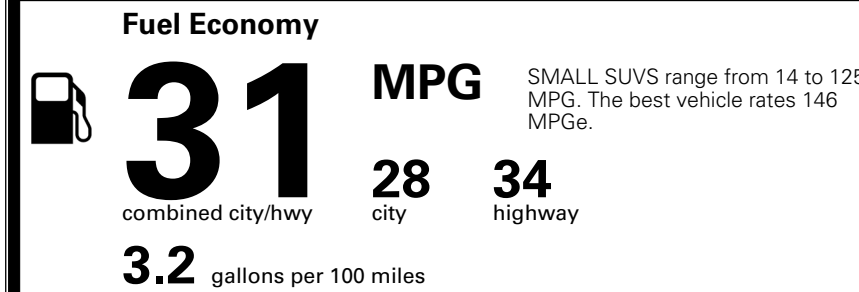

MANUFACTURER'S SUGGESTED RETAIL PRICE ▶

$ 26,490.00

COMPARE EX FWD FEATURES

Added to/in place of standard S FWD features

- 10.25" Instrument Display
- SynTex Seating Material
- Heated Front Seats
- Power Driver's Seat w/ Power Lumbar
- Dual Illuminated Vanity Mirrors
- Wireless Phone Charger
- Parking Distance Warning - Reverse

Included
Included
Included
Included
Included
Included
Included

ADDITIONAL INSTALLED EQUIPMENT: (In addition to or in place of standard features)

EX Sunroof Package
- Power Sunroof with Sunshade
- 17" Gloss Black Alloy Wheels
Carpeted Floor Mats
Mud Guards

$800.00
$200.00
$155.00

MSRP INCLUDING OPTIONS

$ 27,645.00

INLAND FREIGHT AND HANDLING

$ 1,495.00

TOTAL MANUFACTURER'S SUGGESTED RETAIL PRICE ▶

$ 29,140.00

TOTAL ADDITIONAL WEIGHT: 7.2

*Additional terms and conditions apply.
**Kia Connect may be currently unavailable for some Model Year 2022 and newer vehicles sold or purchased in Massachusetts; please see owners.kia.com for more information.
NOTE: When you purchase this vehicle, Kia America, Inc. collects personal information you provide to the dealership. For information on our collection and use of personal information and your rights, please see our Privacy Policy on www.kia.com.

EPA DOT Fuel Economy and Environment

Gasoline Vehicle

You save $500
in fuel costs over 5 years compared to the average new vehicle.

Annual fuel cost $1,600