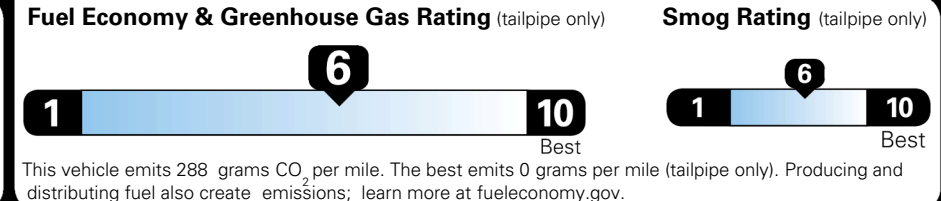

EPA DOT Fuel Economy and Environment

Gasoline Vehicle

You save \$500
 in fuel costs over 5 years compared to the average new vehicle.

Annual fuel cost \$1,600

Actual results will vary for many reasons, including driving conditions and how you drive and maintain your vehicle. The average new vehicle gets 29 MPG and costs \$8,500 to fuel over 5 years. Cost estimates are based on 15,000 miles per year at \$ 3.30 per gallon. MPGe is miles per gasoline gallon equivalent. Vehicle emissions are a significant cause of climate change and smog.