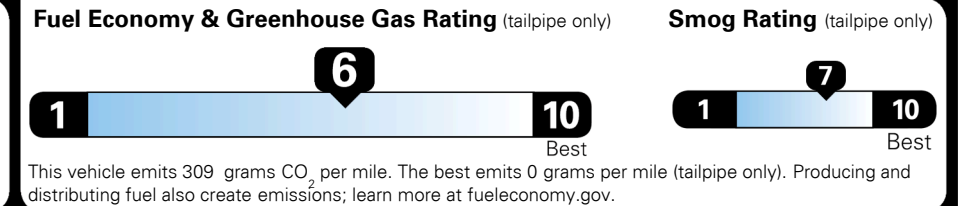

Actual results will vary for many reasons, including driving conditions and how you drive and maintain your vehicle. The average new vehicle gets 28 MPG and costs $9,750 to fuel over 5 years. Cost estimates are based on 15,000 miles per year at $ 3.60 per gallon. MPGe is miles per gasoline gallon equivalent. Vehicle emissions are a significant cause of climate change and smog.

fueleconomy.gov

Calculate personalized estimates and compare vehicles

GOVERNMENT 5-STAR SAFETY RATINGS

Overall Vehicle Score ★ ★ ★ ★ ★

Based on the combined rating of frontal, side and rollover. Should ONLY be compared to other vehicles of similar size and weight.

Frontal Driver ★ ★ ★ ★ ★

Crash Passenger ★ ★ ★ ★ ★

Based on the risk of injury in a frontal impact. Should ONLY be compared to other vehicles of similar size and weight.

Side Front seat ★ ★ ★ ★ ★

Crash Rear seat ★ ★ ★ ★ ★

Star ratings based on the risk of injury in a side impact.

Rollover ★ ★ ★ ★ ★

Star ratings based on the risk of rollover in a single-vehicle crash.

Star ratings range from 1 to 5 stars (★★★★★) with 5 being the highest.

Source: National Highway Traffic Safety Administration (NHTSA).

www.safercar.gov or 1-888-327-4236

Manufacturer's suggested retail price includes Manufacturer's recommended pre-delivery service. License and title fees, state and local taxes and other dealer installed options and accessories are not included in the manufacturer's suggested retail price.

PARTS CONTENT INFORMATION

FOR VEHICLES IN THIS CAR LINE U.S./CANADIAN PARTS CONTENT: 4 %

MAJOR SOURCES OF FOREIGN PARTS: KOREA: 85%

NOTE: PARTS CONTENT DOES NOT INCLUDE FINAL ASSEMBLY, DISTRIBUTION, OR OTHER NON-PARTS COSTS.

FOR THIS VEHICLE FINAL ASSEMBLY POINT: GWANGJU, KOREA

COUNTRY OF ORIGIN

ENGINE (MOTOR): KOREA

TRANSMISSION: KOREA