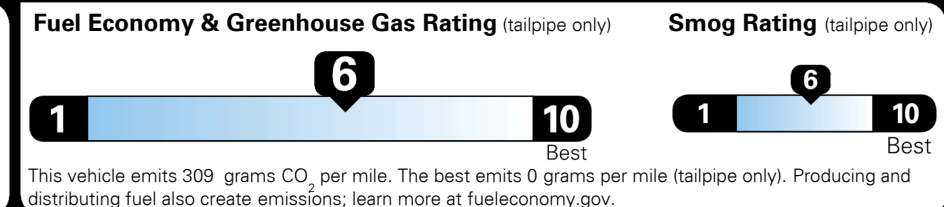

EPA DOT Fuel Economy and Environment

Gasoline Vehicle

You save \$0
 in fuel costs over 5 years compared to the average new vehicle.

Annual fuel cost \$1,700

Actual results will vary for many reasons, including driving conditions and how you drive and maintain your vehicle. The average new vehicle gets 29 MPG and costs \$8,500 to fuel over 5 years. Cost estimates are based on 15,000 miles per year at \$ 3.30 per gallon. MPGe is miles per gasoline gallon equivalent. Vehicle emissions are a significant cause of climate change and smog.