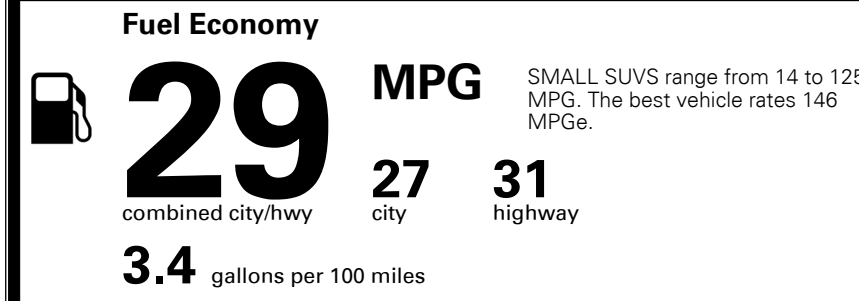

MANUFACTURER'S SUGGESTED RETAIL PRICE ▶

COMPARE EX AWD FEATURES

Added to/in place of standard S AWD features

- Smart Power Liftgate
- 10.25" Instrument Display
- SynTex Seating Material
- Heated Front Seats
- Power Driver's Seat w/ Power Lumbar
- Dual Illuminated Vanity Mirrors
- Wireless Phone Charger
- Cargo Cover
- Parking Distance Warning - Reverse

ADDITIONAL INSTALLED EQUIPMENT: (In addition to or in place of standard features)

Fusion Black Paint
EX Sunroof Package
- Power Sunroof with Sunshade
- 17" Gloss Black Alloy Wheels
Carpeted Floor Mats
Auto-Dimming Mirror w/ HomeLink™

$ 28,590.00

Included
Included
Included
Included
Included
Included
Included
Included
Included
Included

$395.00
$800.00
$200.00
$375.00

MSRP INCLUDING OPTIONS

$ 30,360.00

INLAND FREIGHT AND HANDLING

$ 1,445.00

TOTAL MANUFACTURER'S SUGGESTED RETAIL PRICE ▶

$ 31,805.00

TOTAL ADDITIONAL WEIGHT: 6.9

*Additional terms and conditions apply.
**Kia Connect may be currently unavailable for some Model Year 2022 and newer vehicles sold or purchased in Massachusetts; please see owners.kia.com for more information.
NOTE: When you purchase this vehicle, Kia America, Inc. collects personal information you provide to the dealership. For information on our collection and use of personal information and your rights, please see our Privacy Policy on www.kia.com.

EPA DOT Fuel Economy and Environment

Gasoline Vehicle

You save $0
in fuel costs over 5 years compared to the average new vehicle.

Annual fuel cost $1,700