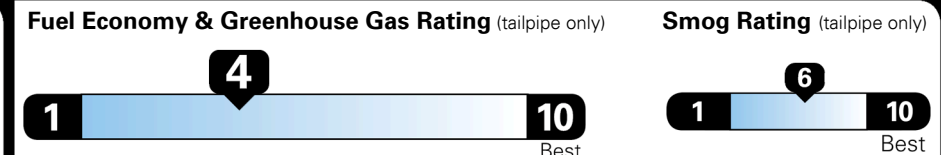

This vehicle emits 428 grams CO₂ per mile. The best emits 0 grams per mile (tailpipe only). Producing and distributing fuel also create emissions; learn more at fueleconomy.gov.

Actual results will vary for many reasons, including driving conditions and how you drive and maintain your vehicle. The average new vehicle gets 29 MPG and costs $8,500 to fuel over 5 years. Cost estimates are based on 15,000 miles per year at $ 3.30 per gallon. MPGe is miles per gasoline gallon equivalent. Vehicle emissions are a significant cause of climate change and smog.

fueleconomy.gov

Calculate personalized estimates and compare vehicles

GOVERNMENT 5-STAR SAFETY RATINGS

Overall Vehicle Score	Not Rated
Based on the combined rating of frontal, side and rollover. Should ONLY be compared to other vehicles of similar size and weight.	
Frontal	Driver ★ ★ ★ ★ ★
Crash	Passenger ★ ★ ★ ★
Based on the risk of injury in a frontal impact. Should ONLY be compared to other vehicles of similar size and weight.	
Side	Front seat Not Rated
Crash	Rear seat Not Rated
Star ratings based on the risk of injury in a side impact.	
Rollover	★ ★ ★ ★
Star ratings based on the risk of rollover in a single-vehicle crash.	

Star ratings range from 1 to 5 stars (★★★★★) with 5 being the highest.
Source: National Highway Traffic Safety Administration (NHTSA).
www.safercar.gov or 1-888-327-4236

Manufacturer's suggested retail price includes Manufacturer's recommended pre-delivery service. License and title fees, state and local taxes and other dealer installed options and accessories are not included in the manufacturer's suggested retail price.

PARTS CONTENT INFORMATION

FOR VEHICLES IN THIS CAR LINE U.S./CANADIAN PARTS CONTENT: 2 %

MAJOR SOURCES OF FOREIGN PARTS: KOREA: 95%

NOTE: PARTS CONTENT DOES NOT INCLUDE FINAL ASSEMBLY, DISTRIBUTION, OR OTHER NON-PARTS COSTS.

FOR THIS VEHICLE FINAL ASSEMBLY POINT: GWANGMYEONG, KOREA

COUNTRY OF ORIGIN

ENGINE (MOTOR): KOREA
TRANSMISSION: KOREA