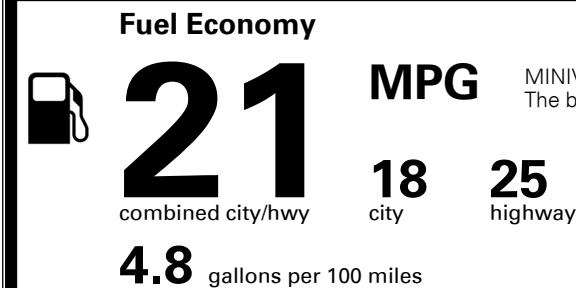

EPA DOT Fuel Economy and Environment

Gasoline Vehicle

MINIVANS range from 20 to 83 MPG. The best vehicle rates 146 MPGe.

You spend **$3,250** more in fuel costs over 5 years compared to the average new vehicle.

Annual fuel cost **$2,350**