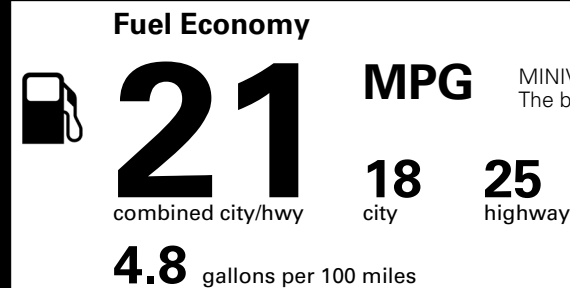

\$495.00
 \$285.00
 \$80.00

MSRP INCLUDING OPTIONS

\$ 42,450.00

INLAND FREIGHT AND HANDLING

\$ 1,545.00

TOTAL MANUFACTURER'S SUGGESTED RETAIL PRICE ▶

\$ 43,995.00

TOTAL ADDITIONAL WEIGHT: 12.1

EPA DOT Fuel Economy and Environment

Gasoline Vehicle

MINIVANS range from 20 to 83 MPG. The best vehicle rates 146 MPGe.

You spend **\$3,250** more in fuel costs over 5 years compared to the average new vehicle.