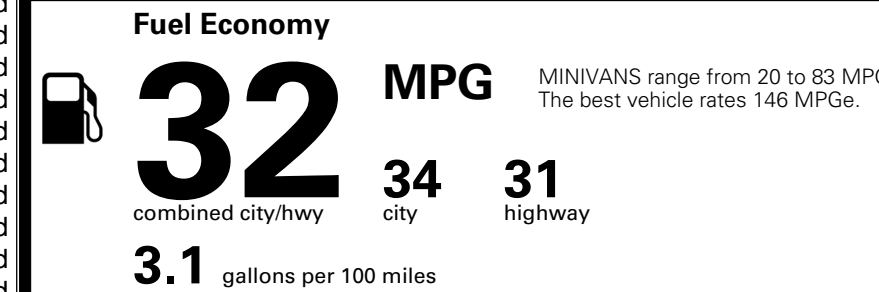

\$285.00
 \$400.00

MSRP INCLUDING OPTIONS

\$ 44,275.00

INLAND FREIGHT AND HANDLING

\$ 1,545.00

TOTAL MANUFACTURER'S SUGGESTED RETAIL PRICE ▶

\$ 45,820.00

TOTAL ADDITIONAL WEIGHT: 11.5

EPA DOT Fuel Economy and Environment

Gasoline Vehicle

You save \$750
 in fuel costs over 5 years compared to the average new vehicle.

Annual fuel cost
\$1,550

Actual results will vary for many reasons, including driving conditions and how you drive and maintain your vehicle. The average new vehicle gets 29 MPG and costs \$8,500 to fuel over 5 years. Cost estimates are based on 15,000 miles per year at \$ 3.30 per gallon. MPGe is miles per gasoline gallon equivalent. Vehicle emissions are a significant cause of climate change and smog.