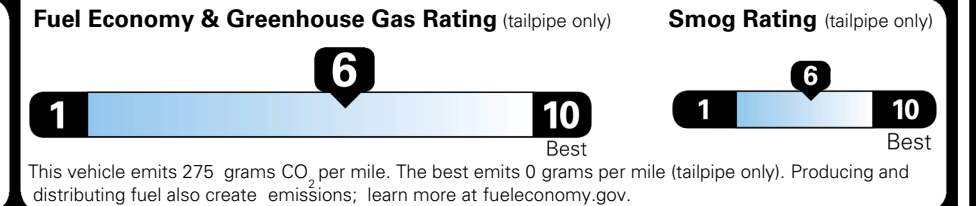

Actual results will vary for many reasons, including driving conditions and how you drive and maintain your vehicle. The average new vehicle gets 29 MPG and costs $8,500 to fuel over 5 years. Cost estimates are based on 15,000 miles per year at $ 3.30 per gallon. MPGe is miles per gasoline gallon equivalent. Vehicle emissions are a significant cause of climate change and smog.

fueleconomy.gov

Calculate personalized estimates and compare vehicles

GOVERNMENT 5-STAR SAFETY RATINGS

Overall Vehicle Score	Not Rated
Based on the combined rating of frontal, side and rollover. Should ONLY be compared to other vehicles of similar size and weight.	
Frontal	Driver ★ ★ ★ ★ ★
Crash	Passenger ★ ★ ★ ★
Based on the risk of injury in a frontal impact. Should ONLY be compared to other vehicles of similar size and weight.	
Side	Front seat Not Rated
Crash	Rear seat Not Rated
Star ratings based on the risk of injury in a side impact.	
Rollover	★ ★ ★ ★
Star ratings based on the risk of rollover in a single-vehicle crash.	

Star ratings range from 1 to 5 stars (★★★★★) with 5 being the highest.
Source: National Highway Traffic Safety Administration (NHTSA).
www.safercar.gov or 1-888-327-4236

Manufacturer's suggested retail price includes Manufacturer's recommended pre-delivery service. License and title fees, state and local taxes and other dealer installed options and accessories are not included in the manufacturer's suggested retail price.

PARTS CONTENT INFORMATION

FOR VEHICLES IN THIS CAR LINE U.S./CANADIAN PARTS CONTENT: 2 %

MAJOR SOURCES OF FOREIGN PARTS: KOREA: 90%

NOTE: PARTS CONTENT DOES NOT INCLUDE FINAL ASSEMBLY, DISTRIBUTION, OR OTHER NON-PARTS COSTS.

FOR THIS VEHICLE FINAL ASSEMBLY POINT: GWANGMYEONG, KOREA

COUNTRY OF ORIGIN
ENGINE (MOTOR): KOREA
TRANSMISSION: KOREA