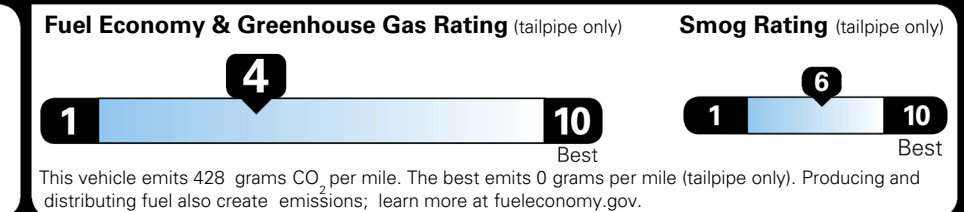

Gasoline Vehicle

You spend $3,250 more in fuel costs over 5 years compared to the average new vehicle.

Annual fuel cost $2,350