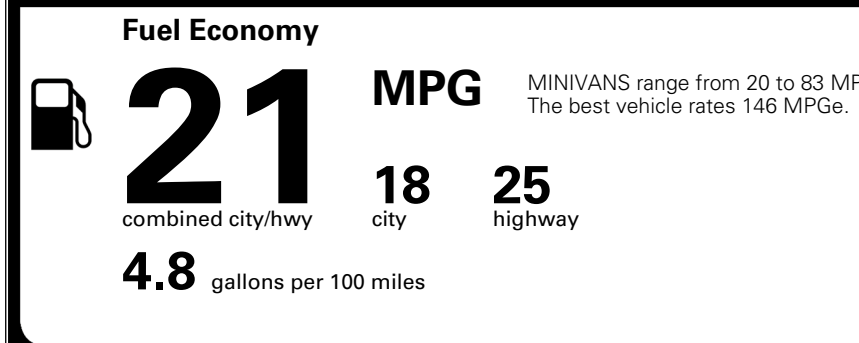

MSRP INCLUDING OPTIONS \$ 48,875.00

INLAND FREIGHT AND HANDLING \$ 1,545.00

TOTAL MANUFACTURER'S SUGGESTED RETAIL PRICE ▶ \$ 50,420.00

TOTAL ADDITIONAL WEIGHT: 14.7

EPA DOT Fuel Economy and Environment

Gasoline Vehicle