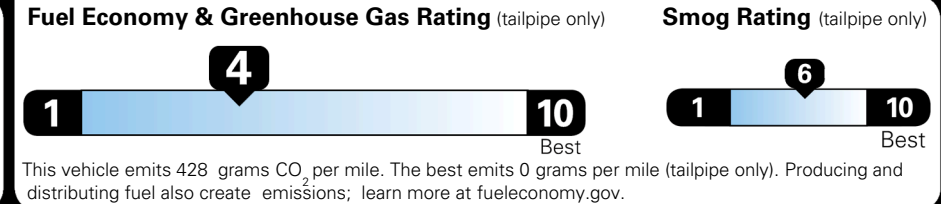

Actual results will vary for many reasons, including driving conditions and how you drive and maintain your vehicle. The average new vehicle gets 29 MPG and costs $8,500 to fuel over 5 years. Cost estimates are based on 15,000 miles per year at $ 3.30 per gallon. MPGe is miles per gasoline gallon equivalent. Vehicle emissions are a significant cause of climate change and smog.

fueleconomy.gov

Calculate personalized estimates and compare vehicles

GOVERNMENT 5-STAR SAFETY RATINGS

Overall Vehicle Score	Not Rated
Based on the combined rating of frontal, side and rollover. Should ONLY be compared to other vehicles of similar size and weight.	
Frontal	Driver ★ ★ ★ ★ ★
Crash	Passenger ★ ★ ★ ★
Based on the risk of injury in a frontal impact. Should ONLY be compared to other vehicles of similar size and weight.	
Side	Front seat Not Rated
Crash	Rear seat Not Rated
Star ratings based on the risk of injury in a side impact.	
Rollover	★ ★ ★ ★
Star ratings based on the risk of rollover in a single-vehicle crash.	

Star ratings range from 1 to 5 stars (★★★★★) with 5 being the highest. Source: National Highway Traffic Safety Administration (NHTSA). www.safercar.gov or 1-888-327-4236

Manufacturer's suggested retail price includes Manufacturer's recommended pre-delivery service. License and title fees, state and local taxes and other dealer installed options and accessories are not included in the manufacturer's suggested retail price.

PARTS CONTENT INFORMATION

FOR VEHICLES IN THIS CAR LINE U.S./CANADIAN PARTS CONTENT: 2 %

MAJOR SOURCES OF FOREIGN PARTS: KOREA: 95%

NOTE: PARTS CONTENT DOES NOT INCLUDE FINAL ASSEMBLY, DISTRIBUTION, OR OTHER NON-PARTS COSTS.

FOR THIS VEHICLE FINAL ASSEMBLY POINT: GWANGMYEONG, KOREA

COUNTRY OF ORIGIN ENGINE (MOTOR): KOREA
TRANSMISSION: KOREA

*Additional terms and conditions apply.
**Kia Connect may be currently unavailable for some Model Year 2022 and newer vehicles sold or purchased in Massachusetts; please see owners.kia.com for more information.
NOTE: When you purchase this vehicle, Kia America, Inc. collects personal information you provide to the dealership. For information on our collection and use of personal information and your rights, please see our Privacy Policy on www.kia.com.