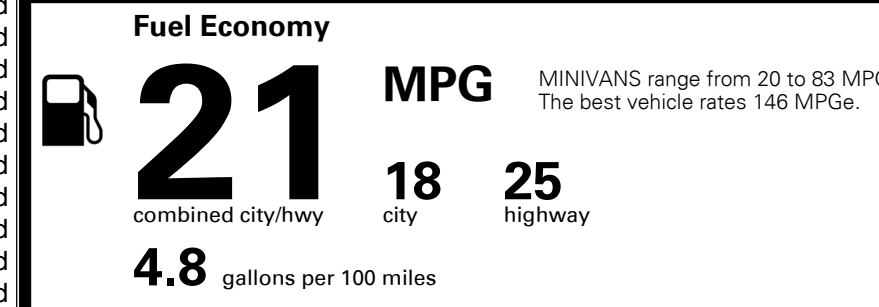

EPA DOT Fuel Economy and Environment

Gasoline Vehicle

You spend $3,250 more in fuel costs over 5 years compared to the average new vehicle.

Annual fuel cost $2,350