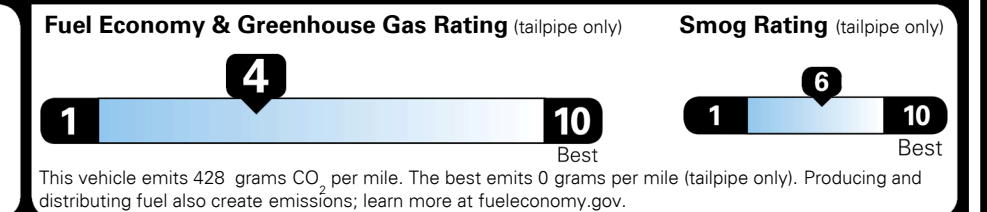

EPA DOT Fuel Economy and Environment

Gasoline Vehicle

You spend \$3,250 more in fuel costs over 5 years compared to the average new vehicle.

Annual fuel cost \$2,350

Actual results will vary for many reasons, including driving conditions and how you drive and maintain your vehicle. The average new vehicle gets 29 MPG and costs \$8,500 to fuel over 5 years. Cost estimates are based on 15,000 miles per year at \$ 3.30 per gallon. MPGe is miles per gasoline gallon equivalent. Vehicle emissions are a significant cause of climate change and smog.