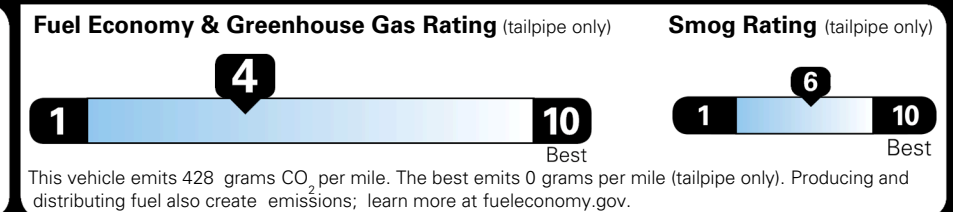

### EPA DOT Fuel Economy and Environment

Gasoline Vehicle

You spend **\$3,250** more in fuel costs over 5 years compared to the average new vehicle.

Annual fuel cost **\$2,350**

Actual results will vary for many reasons, including driving conditions and how you drive and maintain your vehicle. The average new vehicle gets 29 MPG and costs \$8,500 to fuel over 5 years. Cost estimates are based on 15,000 miles per year at \$ 3.30 per gallon. MPGe is miles per gasoline gallon equivalent. Vehicle emissions are a significant cause of climate change and smog.