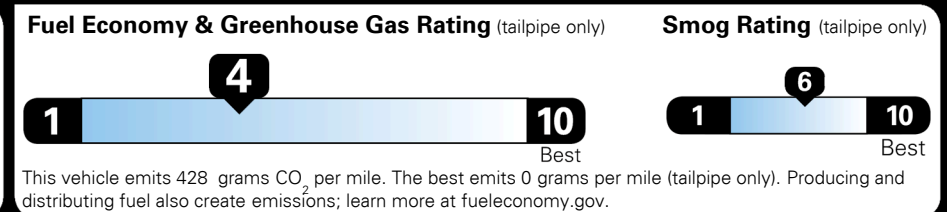

EPA DOT Fuel Economy and Environment

Gasoline Vehicle

You spend \$3,250 more in fuel costs over 5 years compared to the average new vehicle.

Annual fuel cost \$2,350

Actual results will vary for many reasons, including driving conditions and how you drive and maintain your vehicle. The average new vehicle gets 29 MPG and costs \$8,500 to fuel over 5 years. Cost estimates are based on 15,000 miles per year at \$ 3.30 per gallon. MPGe is miles per gasoline gallon equivalent. Vehicle emissions are a significant cause of climate change and smog.