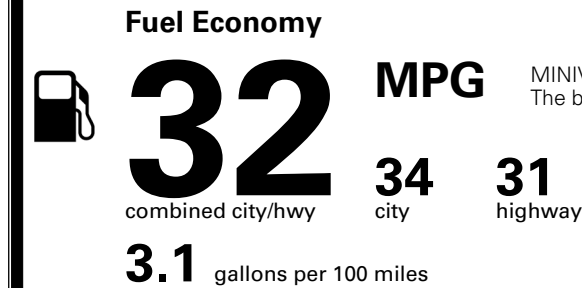

\$495.00
 \$285.00
 \$45.00

MSRP INCLUDING OPTIONS

\$ 54,315.00

INLAND FREIGHT AND HANDLING

\$ 1,545.00

TOTAL MANUFACTURER'S SUGGESTED RETAIL PRICE ▶

\$ 55,860.00

TOTAL ADDITIONAL WEIGHT: 10.9

EPA DOT Fuel Economy and Environment

Gasoline Vehicle

MINIVANS range from 20 to 83 MPG. The best vehicle rates 146 MPGe.

You save \$750
 in fuel costs over 5 years compared to the average new vehicle.

Annual fuel cost
\$1,550