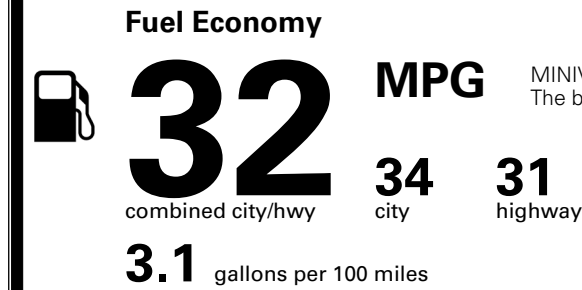

EPA DOT Fuel Economy and Environment

Gasoline Vehicle

MINIVANS range from 20 to 83 MPG. The best vehicle rates 146 MPGe.

You save $750
in fuel costs over 5 years compared to the average new vehicle.

Annual fuel cost
$1,550

Fuel Economy & Greenhouse Gas Rating (tailpipe only) Smog Rating (tailpipe only)