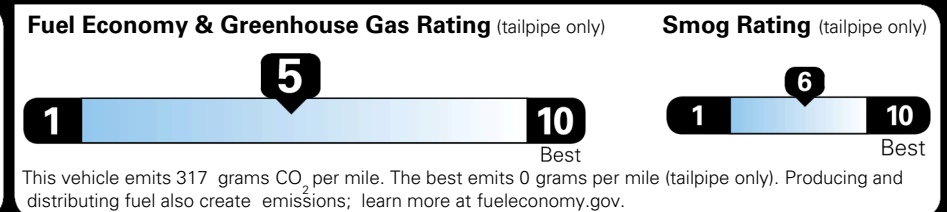

TOTAL ADDITIONAL WEIGHT: 6.6

EPA DOT Fuel Economy and Environment

Gasoline Vehicle

You spend \$250 more in fuel costs over 5 years
 compared to the average new vehicle.

Annual fuel cost \$1,750

Actual results will vary for many reasons, including driving conditions and how you drive and maintain your vehicle. The average new vehicle gets 29 MPG and costs \$8,500 to fuel over 5 years. Cost estimates are based on 15,000 miles per year at \$ 3.30 per gallon. MPGe is miles per gasoline gallon equivalent. Vehicle emissions are a significant cause of climate change and smog.